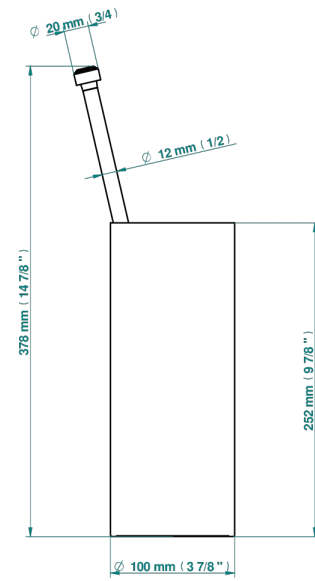

FAUBOURG BLACK PORCELAIN

G2L-4700

Free standing toilet brush holder

THG[®]
PARIS

19864

04/01/2023

CHARACTERISTIC

- Faubourg Black Porcelain
- Free standing toilet brush holder