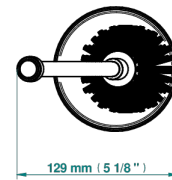

FAUBOURG BLACK PORCELAIN

G2L-4700

Free standing toilet brush holder

THG[®]
PARIS

19864

04/01/2023

CHARACTERISTIC

- Faubourg Black Porcelain
- Free standing toilet brush holder