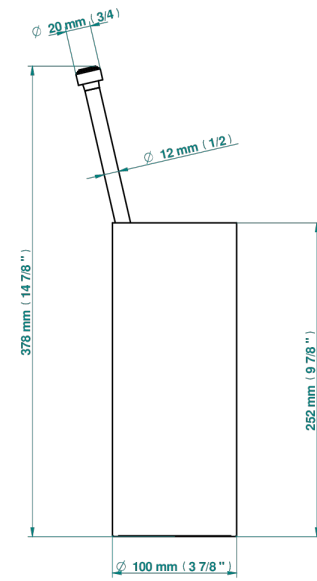

FAUBOURG WHITE PORCELAIN

G2K-4700

Free standing toilet brush holder

THG®
PARIS

19864

04/01/2023

CHARACTERISTIC

- Faubourg White Porcelain
- Free standing toilet brush holder

AVAILABLE FINITIONS

Black ceram - D30
Blush PVD - H62
Brass color PVD - H49
Brown bronze color PVD - F33
Chrome polished - A02
Chrome polished / gold polished - G02

Gold color PVD - H52
Gold mat - F07
Gold polished - F01
Graphite PVD - H64
Matt Umber PVD - H67
Matt blush PVD - H60

Matt brass color PVD - H50
Matt brown bronze color PVD - F34
Matt chrome (American satin) - C02
Matt gold color PVD - H53
Matt graphite PVD - H65
Matt nickel (American satin) - C01

Matt nickel color PVD - H56
Natural smoked Brass - A13
Nickel antique / Sovereign - H28
Nickel color PVD - H55
Nickel polished - B01
Soft gold - F30

Soft matt gold - F31
Umber PVD - H66