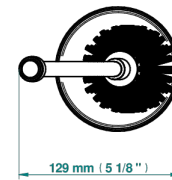

FAUBOURG WHITE PORCELAIN

G2K-4700

Free standing toilet brush holder

THG®
PARIS

19864

04/01/2023

CHARACTERISTIC

- Faubourg White Porcelain
- Free standing toilet brush holder

AVAILABLE FINITIONS

Black ceram - D30
Blush PVD - H62
Brass color PVD - H49
Brown bronze color PVD - F33
Chrome polished - A02
Chrome polished / gold polished - G02

Gold color PVD - H52
Gold mat - F07
Gold polished - F01
Graphite PVD - H64
Matt Umber PVD - H67
Matt blush PVD - H60

Matt brass color PVD - H50
Matt brown bronze color PVD - F34
Matt chrome (American satin) - C02
Matt gold color PVD - H53
Matt graphite PVD - H65
Matt nickel (American satin) - C01

Matt nickel color PVD - H56
Natural smoked Brass - A13
Nickel antique / Sovereign - H28
Nickel color PVD - H55
Nickel polished - B01
Soft gold - F30

Soft matt gold - F31
Umber PVD - H66