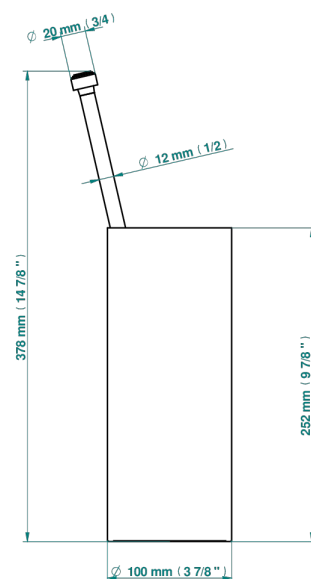

# FAUBOURG WHITE PORCELAIN WITH LEVER HANDLES

G2J-4700

Free standing toilet brush holder

19864

04/01/2023

## CHARACTERISTIC

- Faubourg White Porcelain with lever handles
- Free standing toilet brush holder