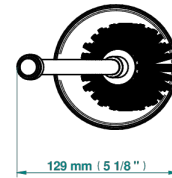

LE 9 HOWLITE

G2H-4700

Free standing toilet brush holder

THG[®]
PARIS

19864

04/01/2023

CHARACTERISTIC

- Le 9 Howlite
- Free standing toilet brush holder