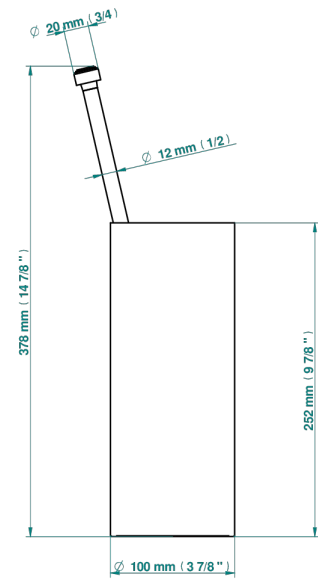

LE 9 HOWLITE

G2H-4700

Free standing toilet brush holder

THG[®]
PARIS

19864

04/01/2023

CHARACTERISTIC

- Le 9 Howlite
- Free standing toilet brush holder