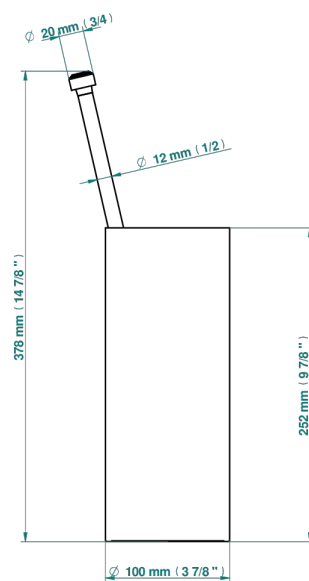

POMME GOLD LUSTER CRYSTAL

A46-4700

Free standing toilet brush holder

THG[®]
PARIS

19864

04/01/2023

CHARACTERISTIC

- Pomme Gold luster crystal
- Free standing toilet brush holder