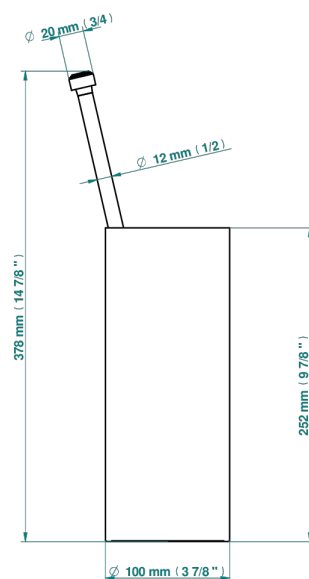

POMME CLEAR SATINY CRYSTAL

A42-4700

Free standing toilet brush holder

THG[®]
PARIS

19864

04/01/2023

CHARACTERISTIC

- Pomme Clear satiny crystal
- Free standing toilet brush holder