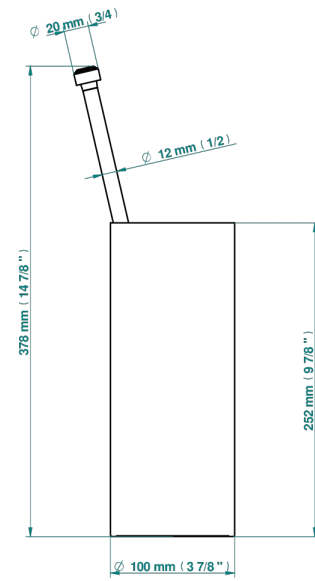

BAMBOU CLEAR CRYSTAL

A35-4700

Free standing toilet brush holder

THG[®]
PARIS

19864

04/01/2023

CHARACTERISTIC

- BamboU Clear crystal
- Free standing toilet brush holder