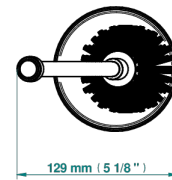

BAMBOU CLEAR CRYSTAL

A35-4700

Free standing toilet brush holder

THG[®]
PARIS

19864

04/01/2023

CHARACTERISTIC

- BamboU Clear crystal
- Free standing toilet brush holder