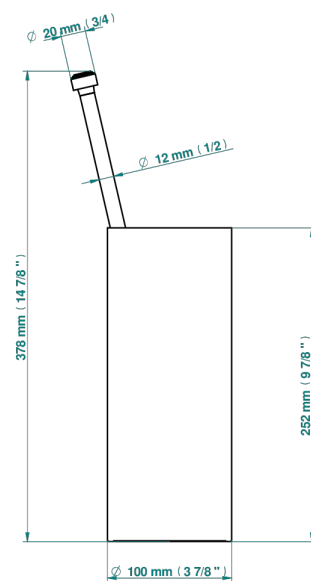

BAMBOU CLEAR CRYSTAL

A35-4700

Free-standing WC brush and holder, all metal

THG[®]
PARIS

19864

04/01/2023

CHARACTERISTIC

- BamboU Clear crystal
- Free-standing WC brush and holder, all metal