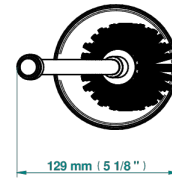

BAMBOU AMBER CRYSTAL

A34-4700

Free standing toilet brush holder

THG[®]
PARIS

19864

04/01/2023

CHARACTERISTIC

- BamboU Amber crystal
- Free standing toilet brush holder