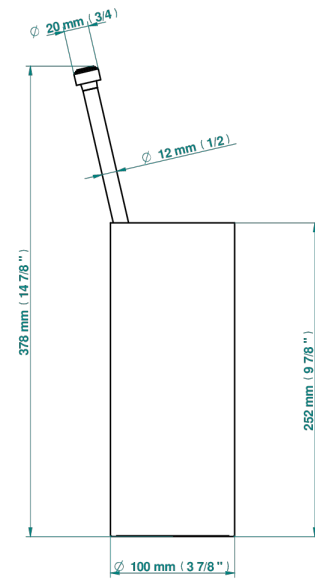

BAMBOU AMBER CRYSTAL

A34-4700

Free standing toilet brush holder

THG[®]
PARIS

19864

04/01/2023

CHARACTERISTIC

- BamboU Amber crystal
- Free standing toilet brush holder