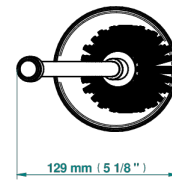

BAMBOU AMBER CRYSTAL

A34-4700

Free-standing WC brush and holder, all metal

THG[®]
PARIS

19864

04/01/2023

CHARACTERISTIC

- Bambo Amber crystal
- Free-standing WC brush and holder, all metal