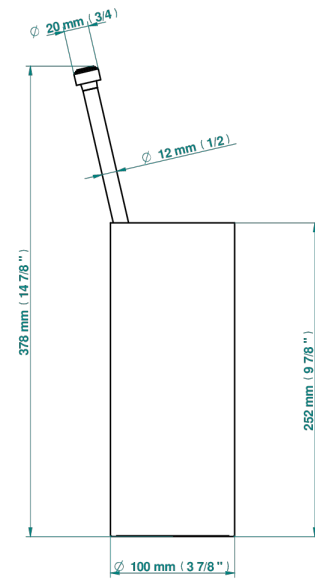

BAMBOU AMBER CRYSTAL

A34-4700

Free-standing WC brush and holder, all metal

THG[®]
PARIS

19864

04/01/2023

CHARACTERISTIC

- Bambo Amber crystal
- Free-standing WC brush and holder, all metal