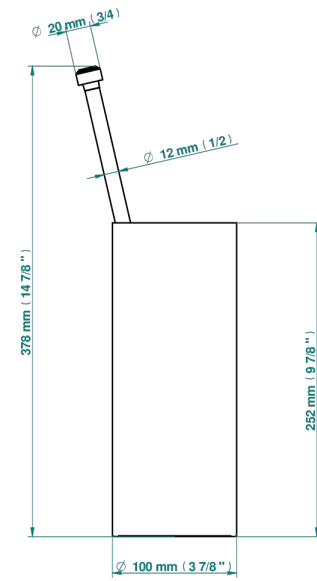

BAMBOU BLACK CRYSTAL

A33-4700

Free standing toilet brush holder

THG[®]
PARIS

19864

04/01/2023

CHARACTERISTIC

- BamboU Black crystal
- Free standing toilet brush holder