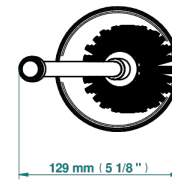

BAMBOU BLACK CRYSTAL

A33-4700

Free standing toilet brush holder

THG[®]
PARIS

19864

04/01/2023

CHARACTERISTIC

- BamboU Black crystal
- Free standing toilet brush holder