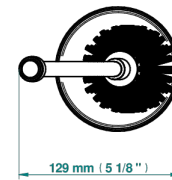

MOSSI CLEAR CRYSTAL

A2N-4700

Free standing toilet brush holder

THG[®]
PARIS

19864

04/01/2023

CHARACTERISTIC

- Mossi Clear crystal
- Free standing toilet brush holder