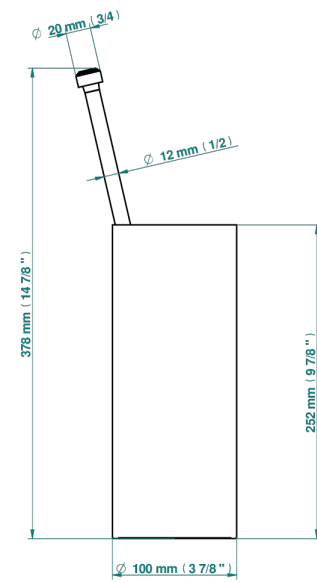

MOSSI CLEAR CRYSTAL

A2N-4700

Free standing toilet brush holder

THG[®]
PARIS

19864

04/01/2023

CHARACTERISTIC

- Mossi Clear crystal
- Free standing toilet brush holder