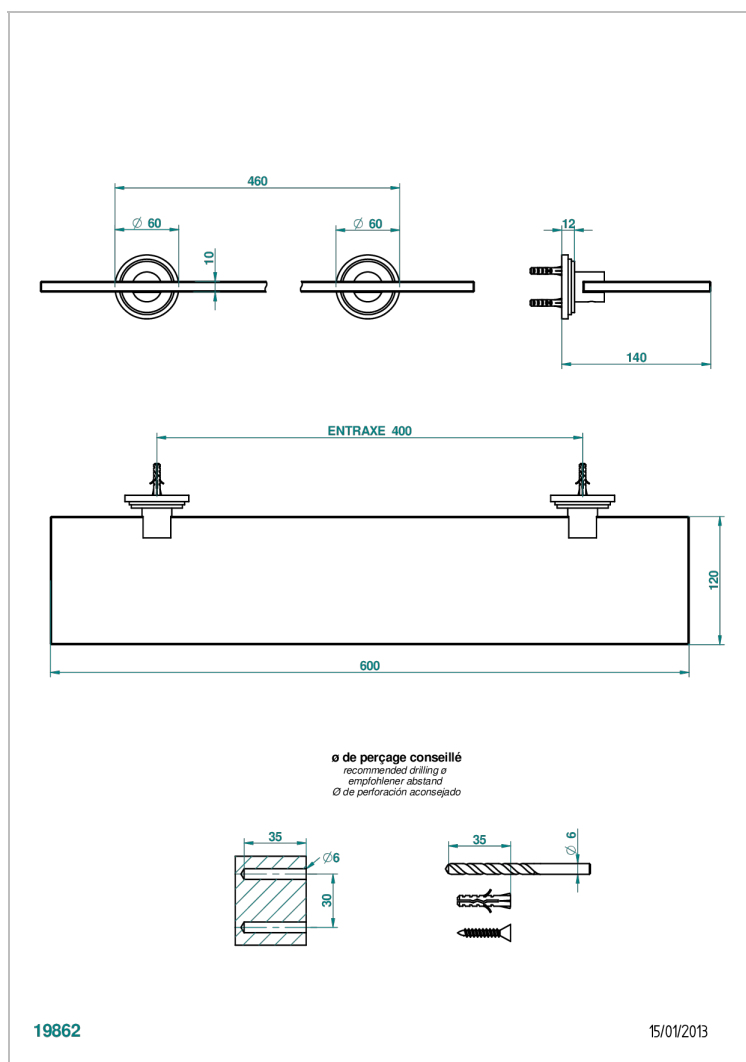

FAUBOURG METAL WITH LEVER HANDLES

G2U-564

Glass shelf with brackets

19862

15/01/2013

CHARACTERISTIC

- Faubourg Metal with lever handles
- Glass shelf with brackets

AVAILABLE FINITIONS