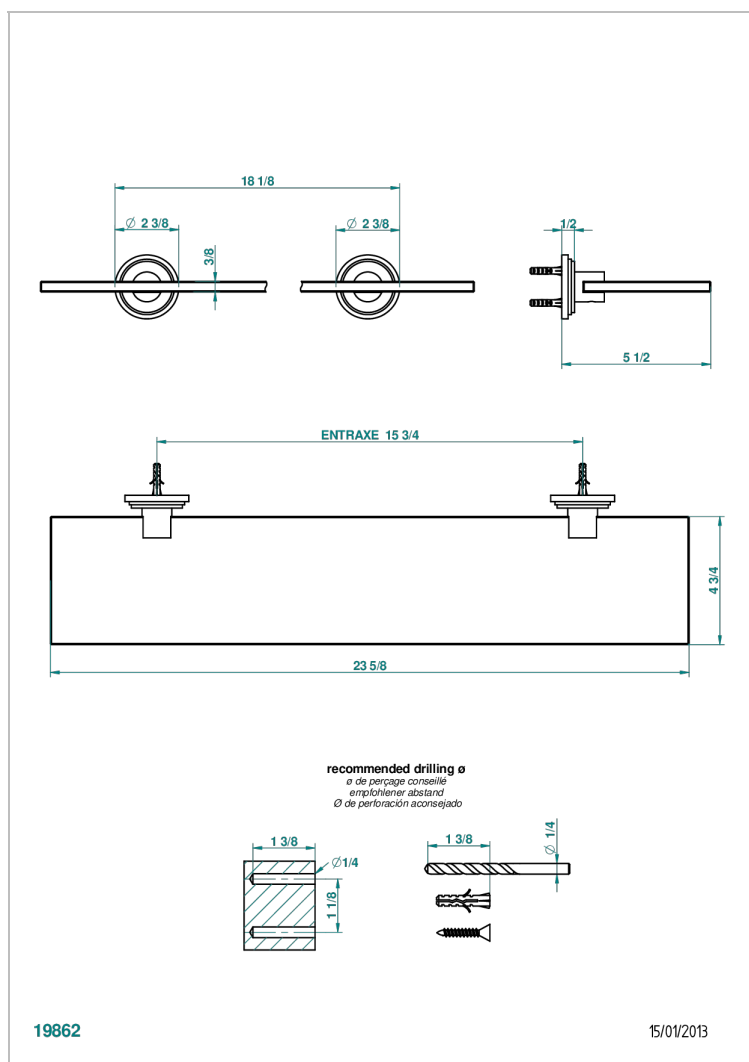

# FAUBOURG METAL WITH LEVER HANDLES

G2U-564

Glass shelf with brackets

## CHARACTERISTIC

- Faubourg Metal with lever handles
- Glass shelf with brackets