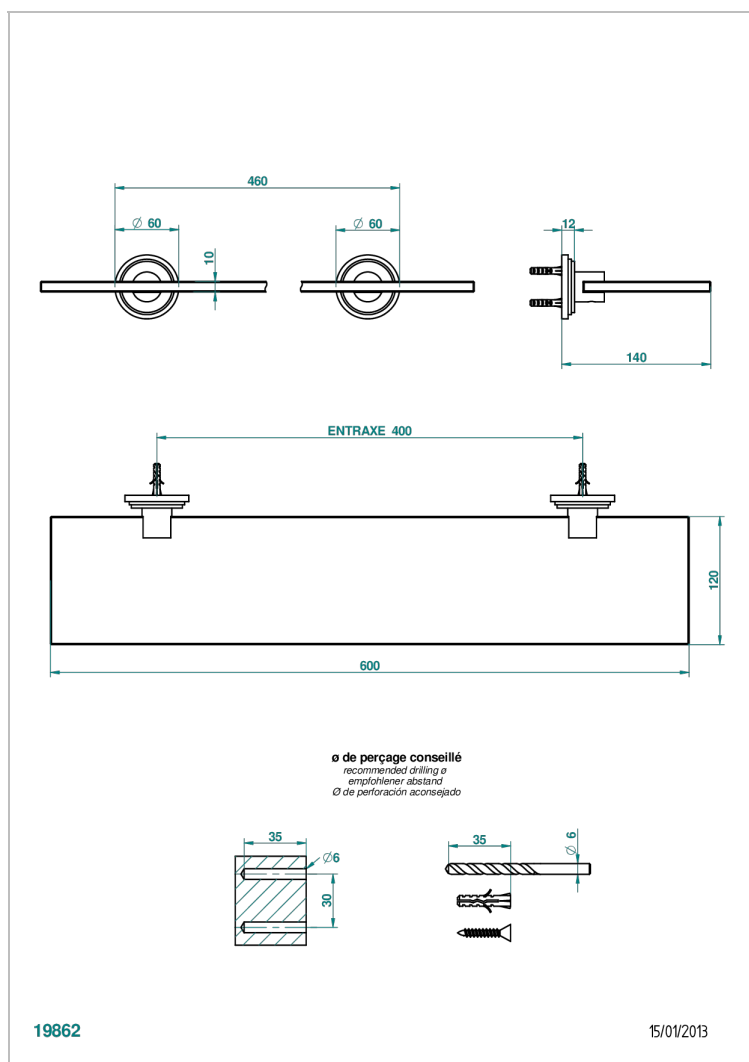

FRIVOLE WITH LEVER HANDLES

G2S-564

Glass shelf with brackets

CHARACTERISTIC

- Frivole with lever handles
- Glass shelf with brackets

AVAILABLE FINITIONS

Black ceram - D30
Blush PVD - H62
Brass color PVD - H49
Brown bronze color PVD - F33
Chrome polished - A02
Chrome polished / gold polished - G02