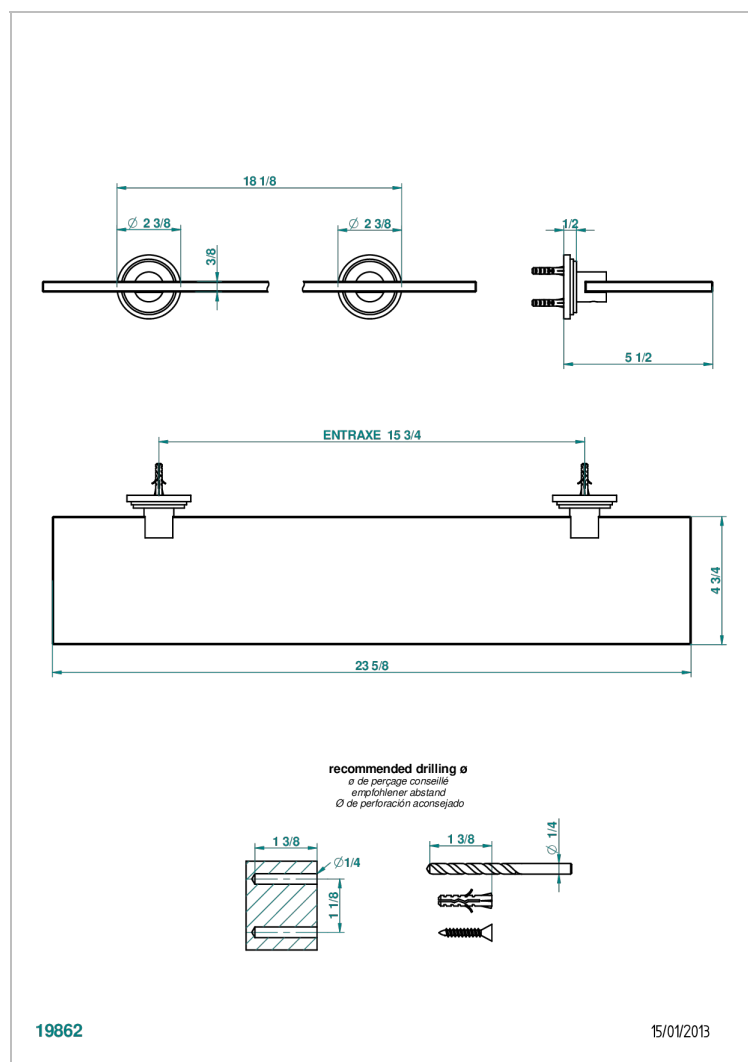

FRIVOLE WITH LEVER HANDLES

G2S-564

Glass shelf with brackets

19862

15/01/2013

CHARACTERISTIC

- Frivole with lever handles
- Glass shelf with brackets

AVAILABLE FINITIONS