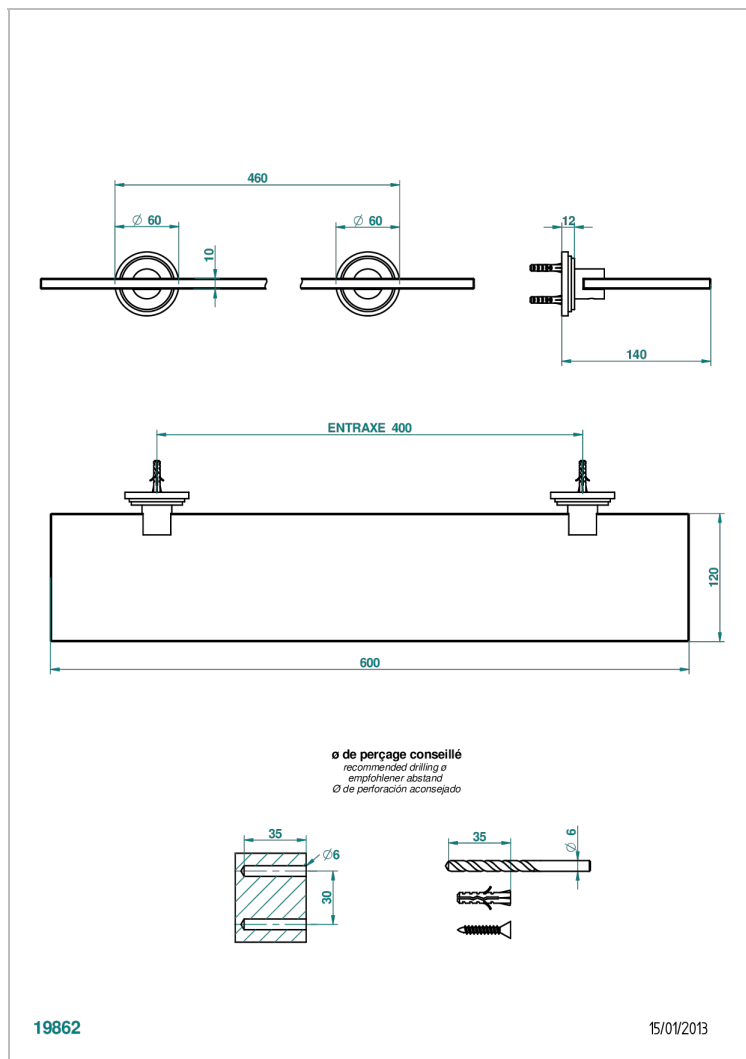

# FROUFROU WITH LEVER HANDLES

G2P-564

Glass shelf with brackets

19862

15/01/2013

## CHARACTERISTIC

- Froufrou with lever handles
- Glass shelf with brackets