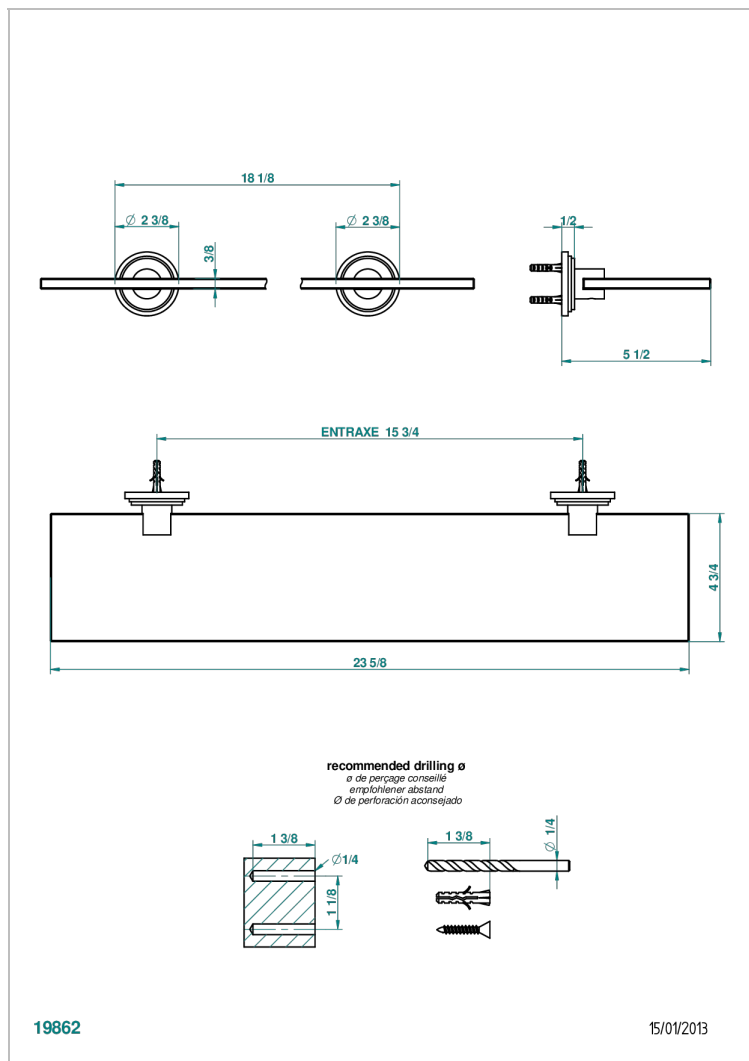

FROUFROU WITH LEVER HANDLES

G2P-564

Glass shelf with brackets

CHARACTERISTIC

- Froufrou with lever handles
- Glass shelf with brackets

AVAILABLE FINITIONS

Black ceram - D30
 Blush PVD - H62
 Brass color PVD - H49
 Brown bronze color PVD - F33
 Chrome polished - A02
 Chrome polished / gold polished - G02