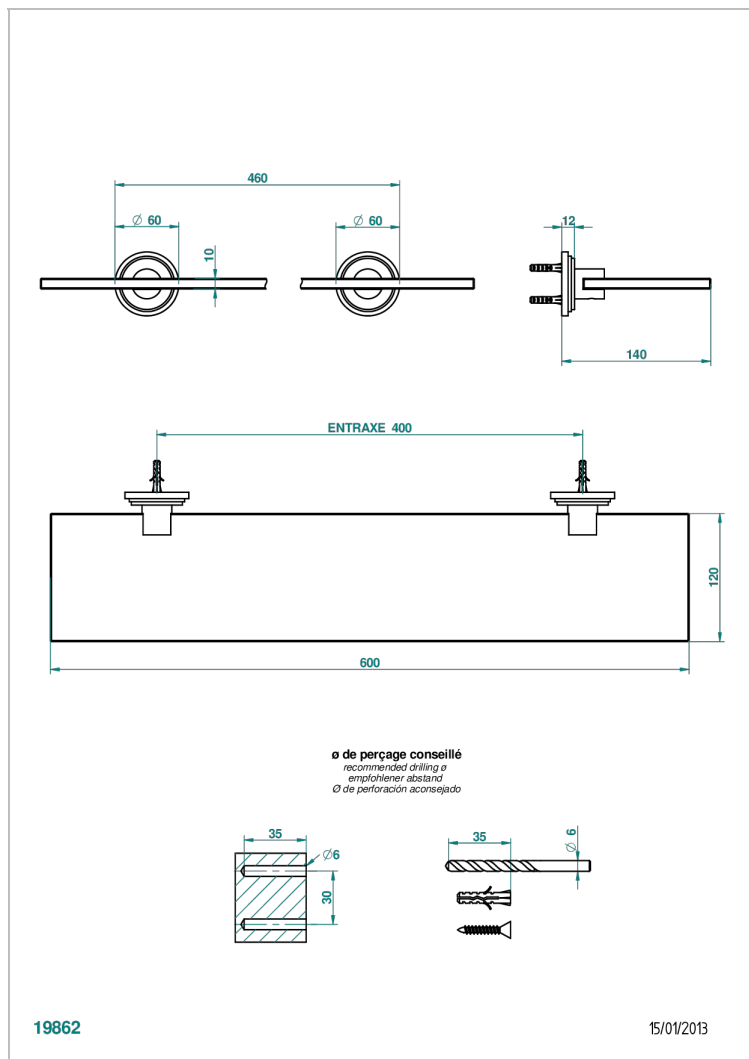

# FAUBOURG BLACK PORCELAIN WITH LEVER HANDLES

G2M-564

Glass shelf with brackets

19862

15/01/2013

## CHARACTERISTIC

- Faubourg Black Porcelain with lever handles
- Glass shelf with brackets