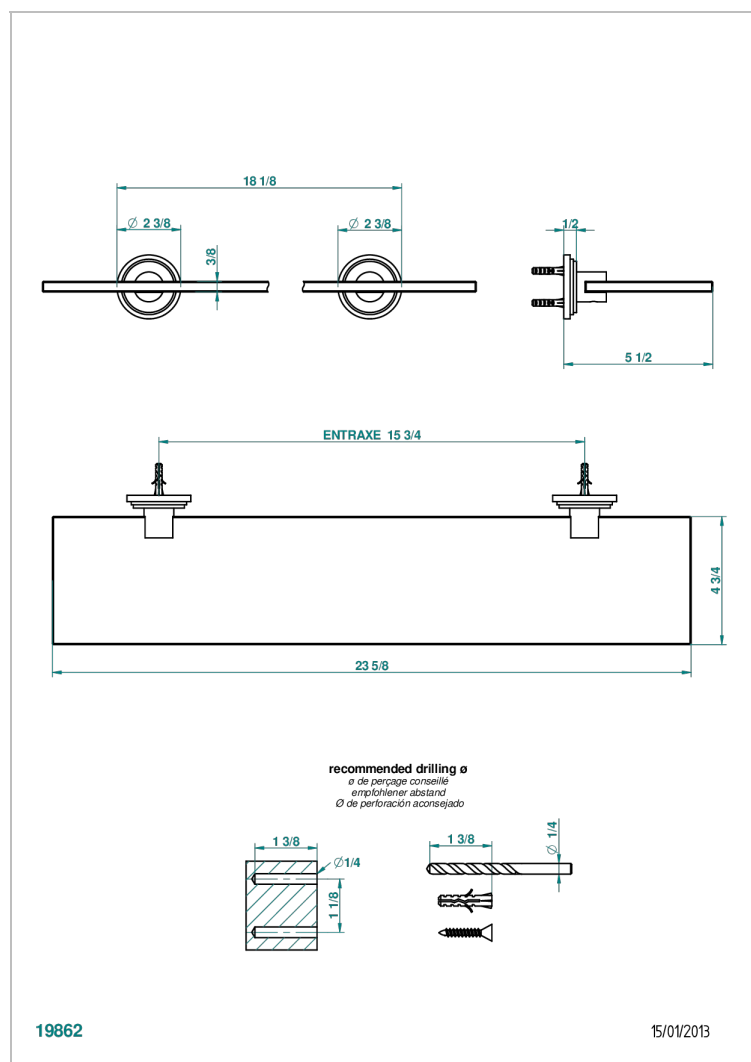

FAUBOURG BLACK PORCELAIN WITH LEVER HANDLES

G2M-564

Glass shelf with brackets

CHARACTERISTIC

- Faubourg Black Porcelain with lever handles
- Glass shelf with brackets

AVAILABLE FINITIONS

Black ceram - D30
 Blush PVD - H62
 Brass color PVD - H49
 Brown bronze color PVD - F33
 Chrome polished - A02
 Chrome polished / gold polished - G02