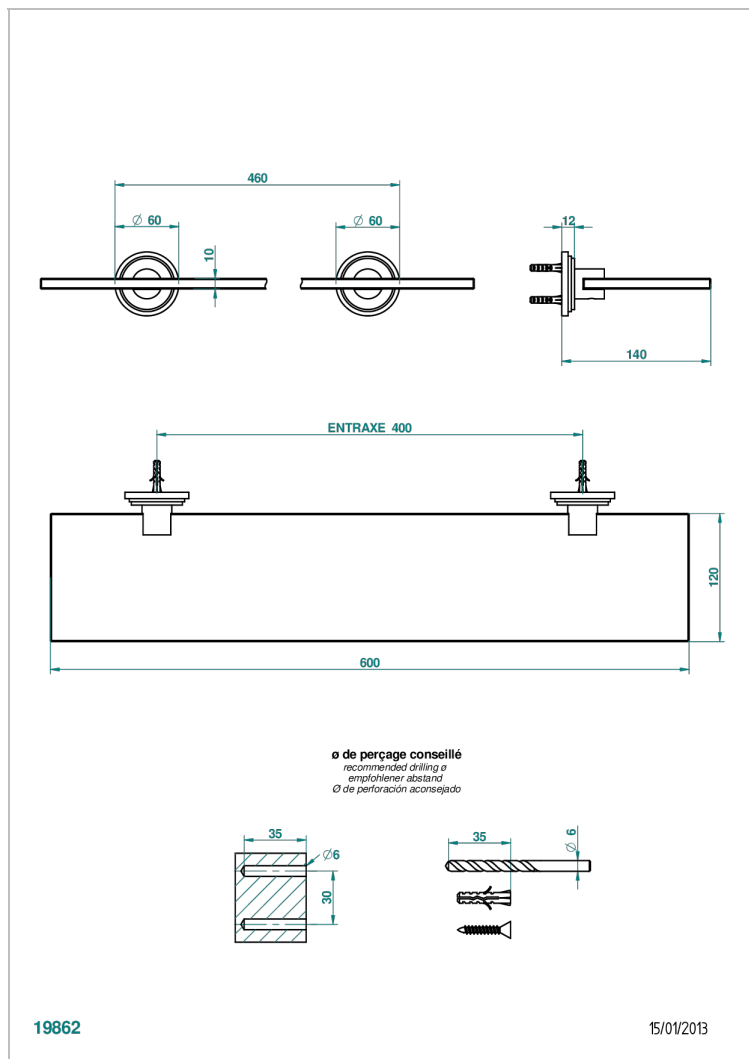

# FAUBOURG BLACK PORCELAIN

G2L-564

Glass shelf with brackets