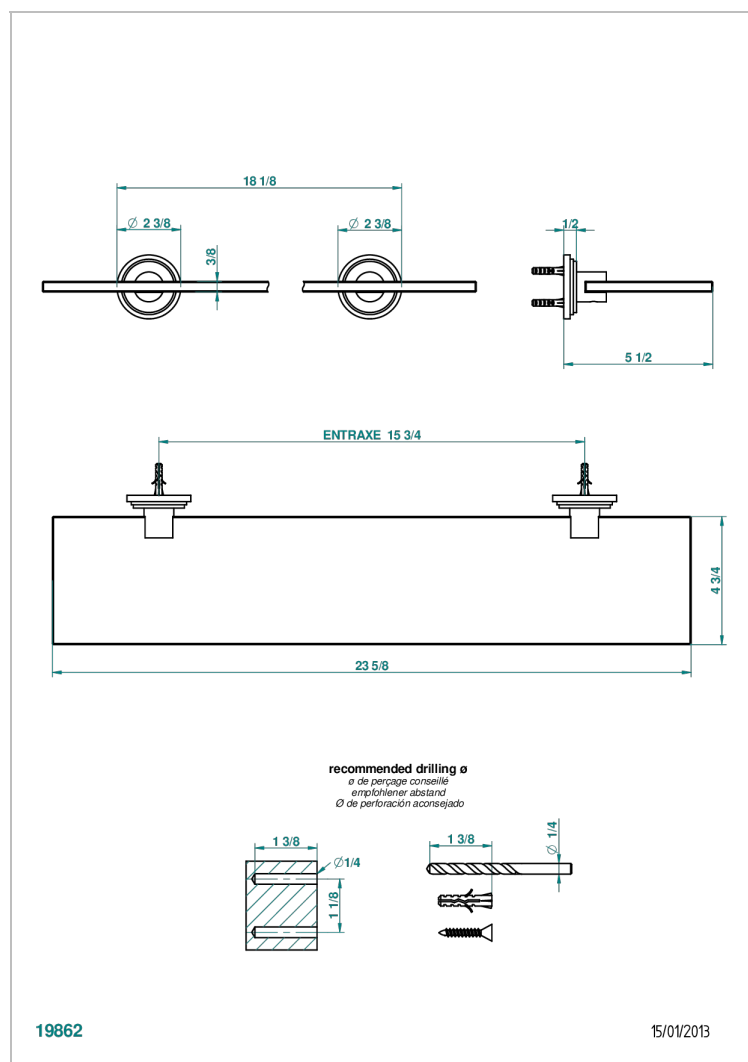

FAUBOURG BLACK PORCELAIN

G2L-564

Glass shelf with brackets

CHARACTERISTIC

- Faubourg Black Porcelain
- Glass shelf with brackets

AVAILABLE FINITIONS

Black ceram - D30
 Blush PVD - H62
 Brass color PVD - H49
 Brown bronze color PVD - F33
 Chrome polished - AO2
 Chrome polished / gold polished - G02