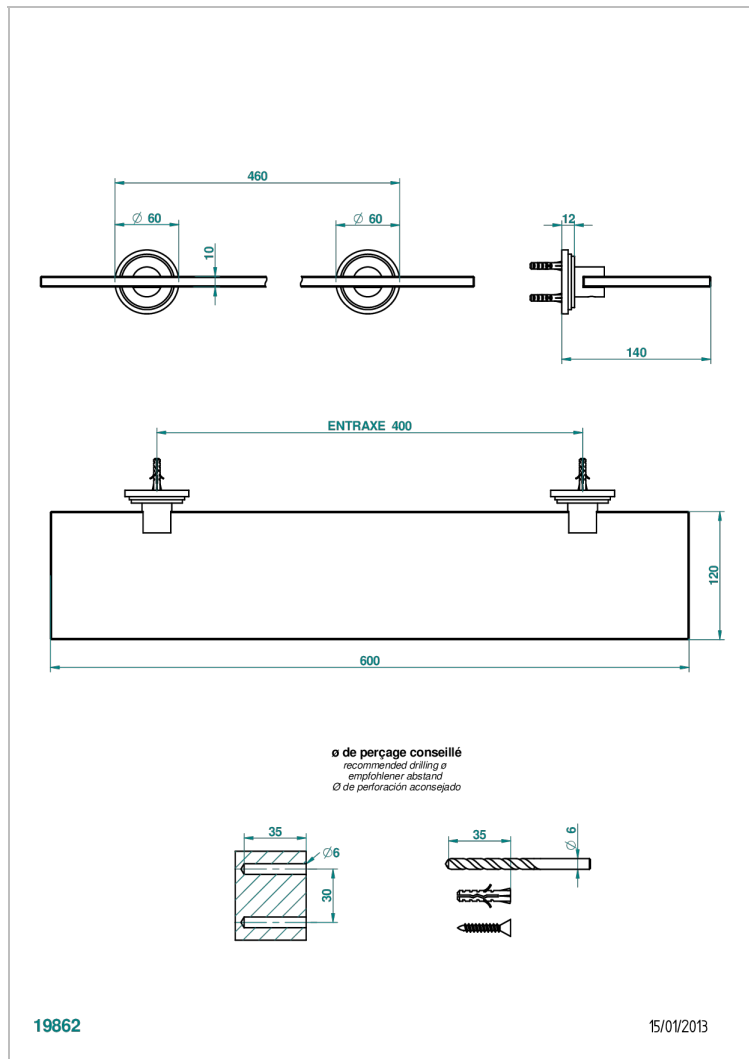

# FAUBOURG BLACK PORCELAIN

G2L-564

Glass shelf with supports

19862

15/01/2013