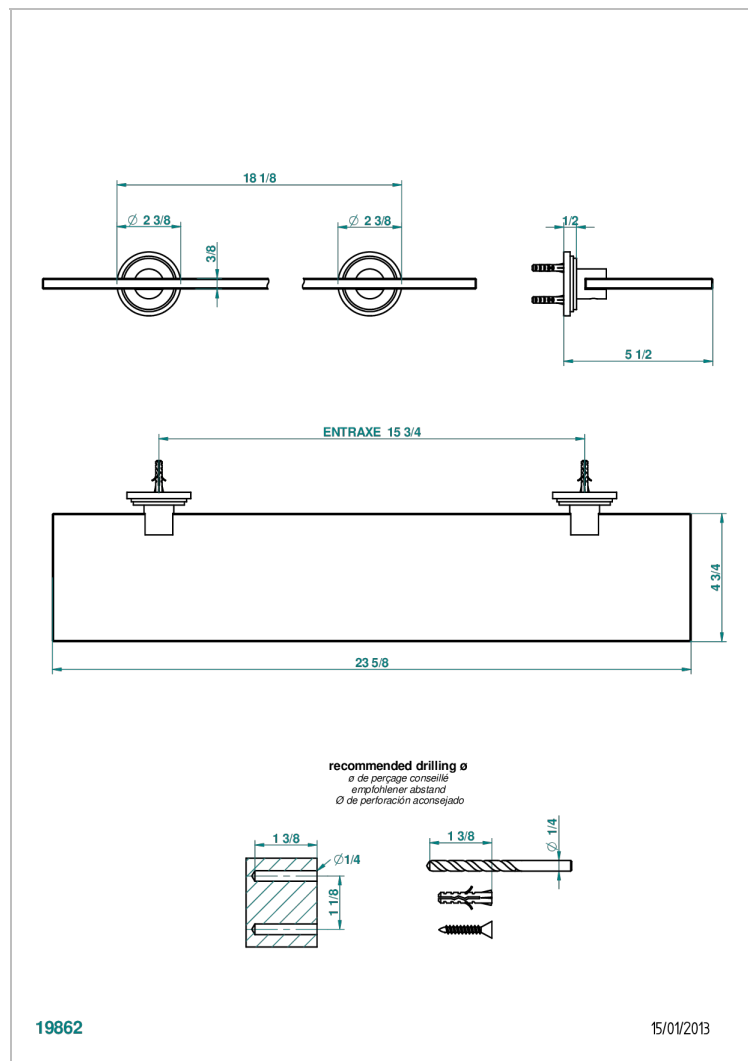

FAUBOURG BLACK PORCELAIN

G2L-564

Glass shelf with supports

CHARACTERISTIC

- Faubourg Black Porcelain
- Glass shelf with supports

AVAILABLE FINITIONS

Antique nickel - H28
 Black ceram - D30
 Blush PVD - H62
 Brass color PVD - H49
 Brown bronze color PVD - F33
 Gold color PVD - H52