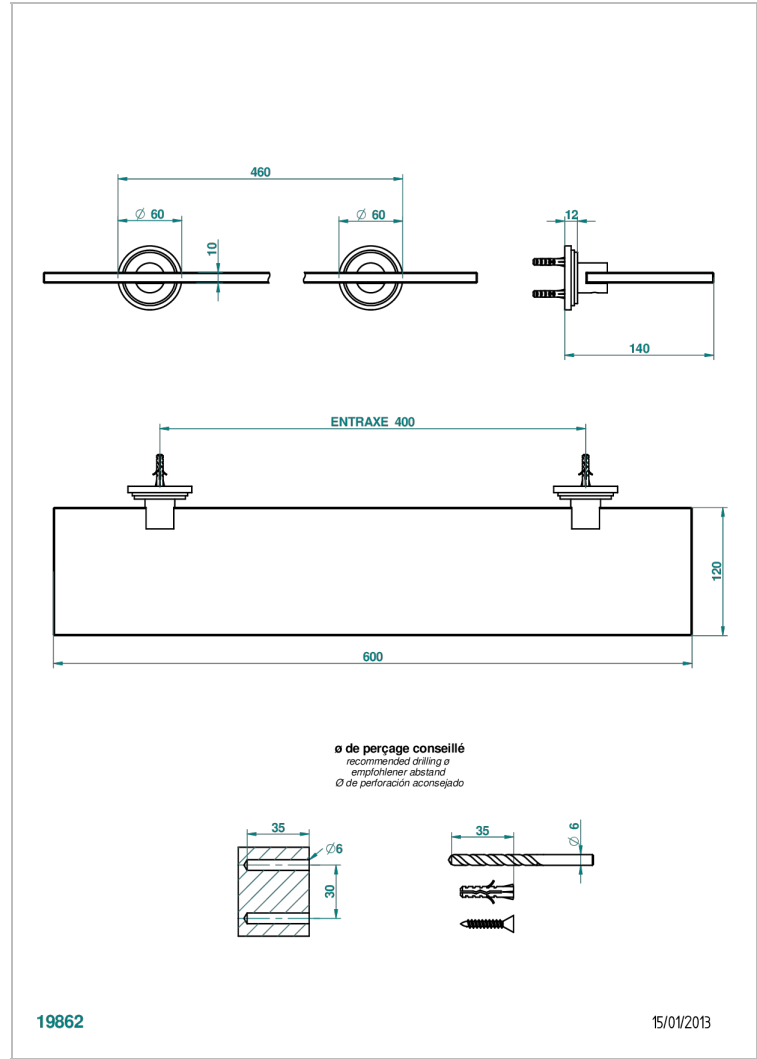

FAUBOURG WHITE PORCELAIN

G2K-564

Glass shelf with brackets

THG[®]
PARIS

19862

15/01/2013

CHARACTERISTIC

- Faubourg White Porcelain
- Glass shelf with brackets