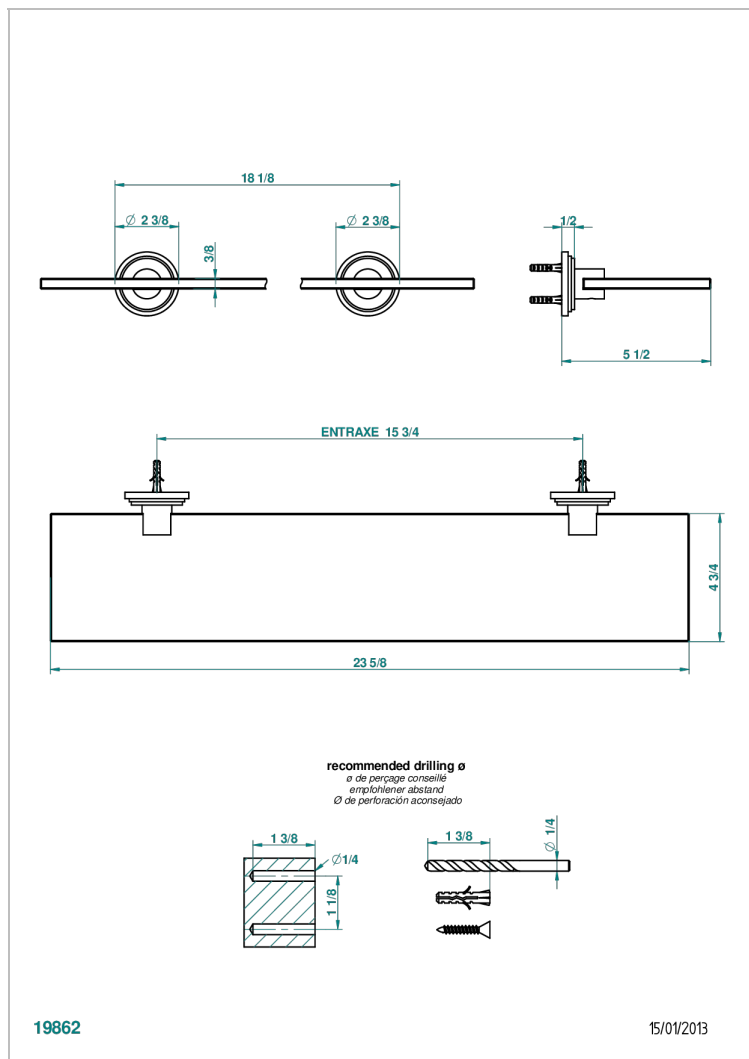

FAUBOURG WHITE PORCELAIN

G2K-564

Glass shelf with brackets

CHARACTERISTIC

- Faubourg White Porcelain
- Glass shelf with brackets

AVAILABLE FINITIONS

Black ceram - D30
 Blush PVD - H62
 Brass color PVD - H49
 Brown bronze color PVD - F33
 Chrome polished - A02
 Chrome polished / gold polished - G02