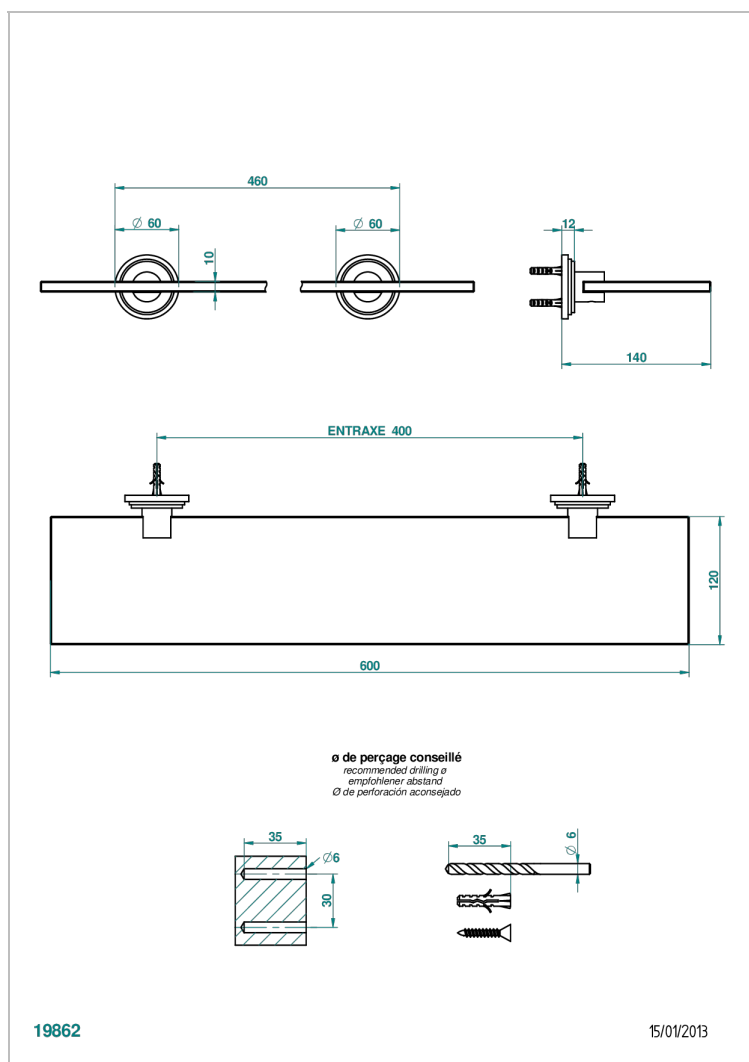

FAUBOURG WHITE PORCELAIN WITH LEVER HANDLES

G2J-564

Glass shelf with brackets

CHARACTERISTIC

- Faubourg White Porcelain with lever handles
- Glass shelf with brackets

AVAILABLE FINITIONS

Black ceram - D30
Blush PVD - H62
Brass color PVD - H49
Brown bronze color PVD - F33
Chrome polished - A02
Chrome polished / gold polished - G02