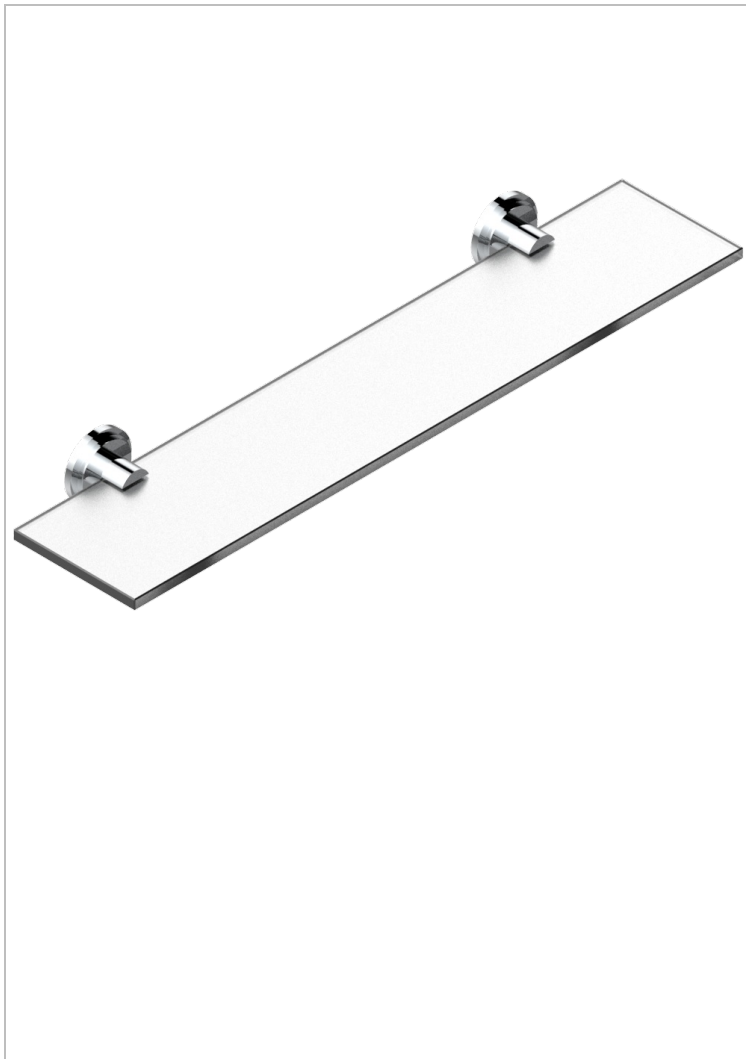

# FAUBOURG WHITE PORCELAIN WITH LEVER HANDLES

G2J-564

Glass shelf with brackets

## CHARACTERISTIC

- Faubourg White Porcelain with lever handles
- Glass shelf with brackets