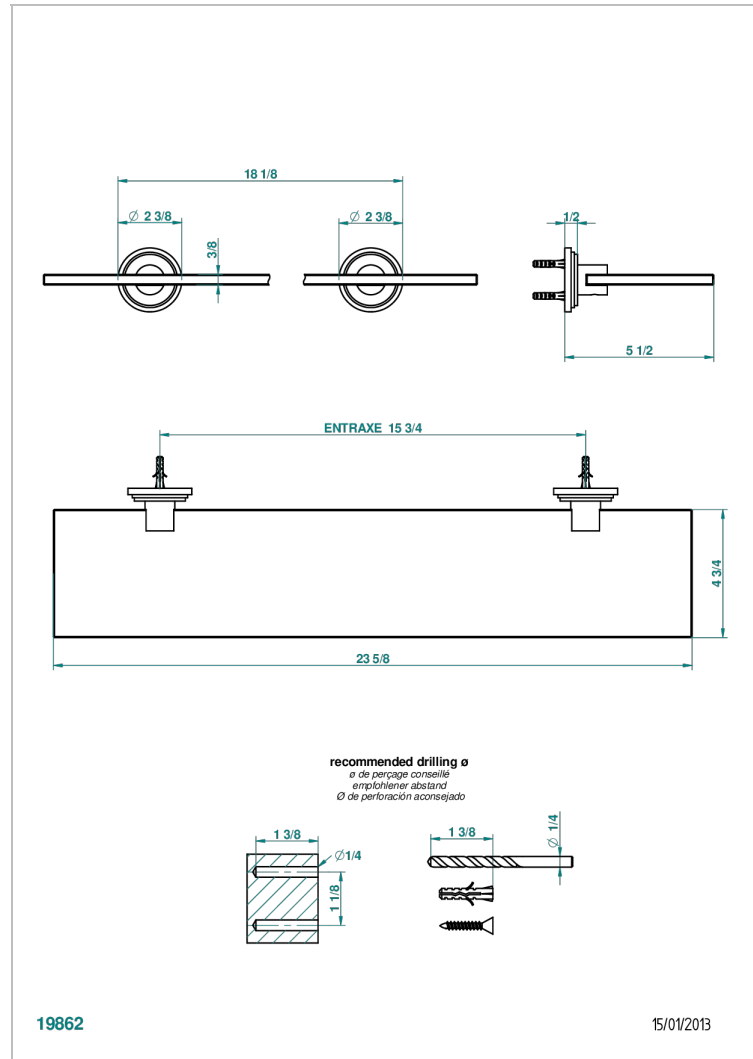

# FAUBOURG WHITE PORCELAIN WITH LEVER HANDLES

G2J-564

Glass shelf with brackets

## CHARACTERISTIC

- Faubourg White Porcelain with lever handles
- Glass shelf with brackets