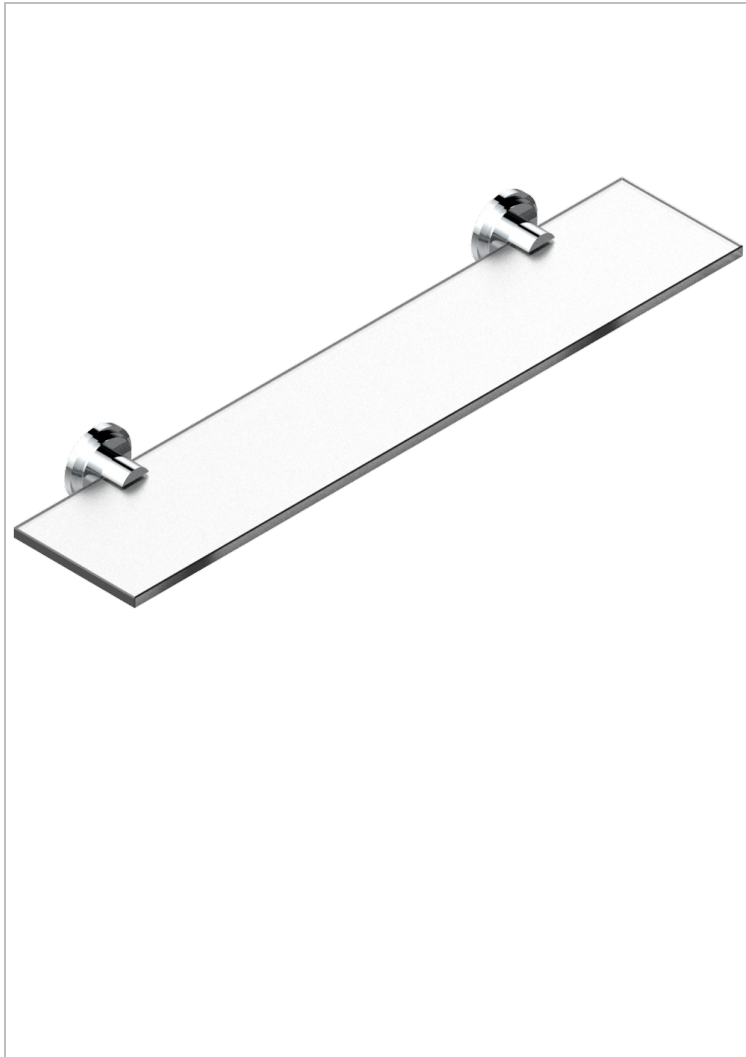

LE 9 NERO MARQUINA

G2I-564

Glass shelf with brackets

19862

15/01/2013

CHARACTERISTIC

- Le 9 Nero Marquina
- Glass shelf with brackets

AVAILABLE FINITIONS

Black ceram - D30
Blush PVD - H62
Brass color PVD - H49
Brown bronze color PVD - F33
Chrome polished - A02
Chrome polished / gold polished - G02

Gold color PVD - H52
Gold mat - F07
Gold polished - F01
Graphite PVD - H64
Matt Umber PVD - H67
Matt blush PVD - H60

Matt brass color PVD - H50
Matt brown bronze color PVD - F34
Matt chrome (American satin) - C02
Matt gold color PVD - H53
Matt graphite PVD - H65
Matt nickel (American satin) - C01

Matt nickel color PVD - H56
Natural smoked Brass - A13
Nickel antique / Sovereign - H28
Nickel color PVD - H55
Nickel polished - B01
Soft gold - F30

Soft matt gold - F31
Umber PVD - H66