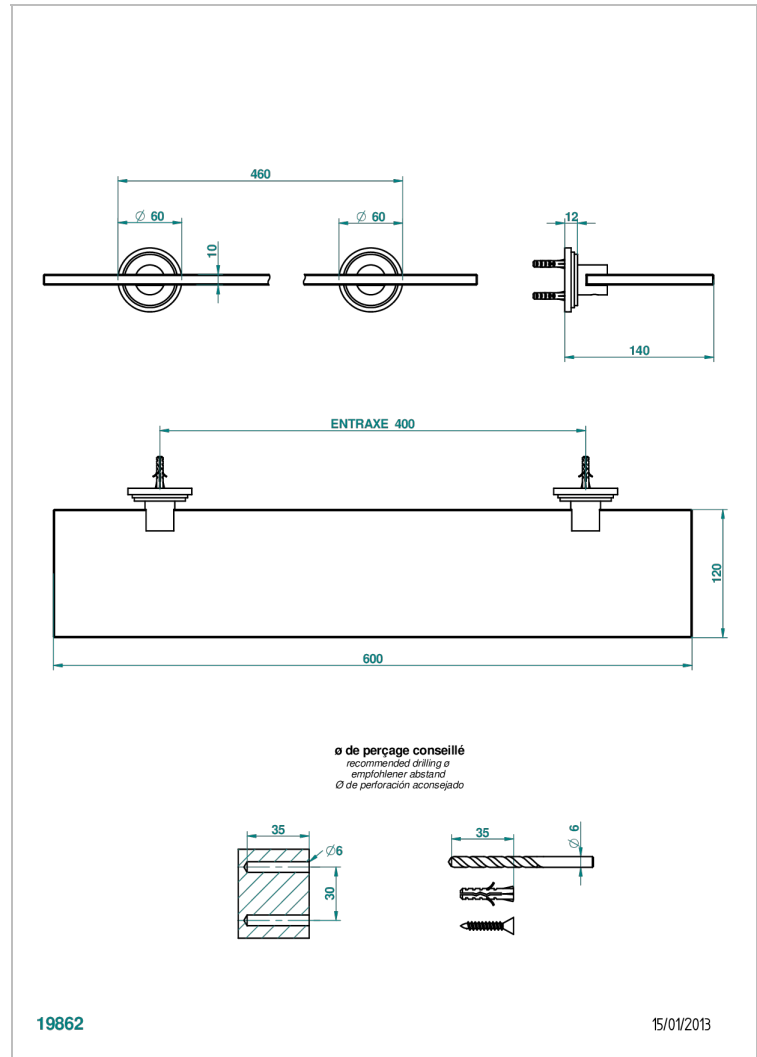

LE 9 NERO MARQUINA

G2I-564

Glass shelf with brackets

19862

15/01/2013

CHARACTERISTIC

- Le 9 Nero Marquina
- Glass shelf with brackets

AVAILABLE FINITIONS