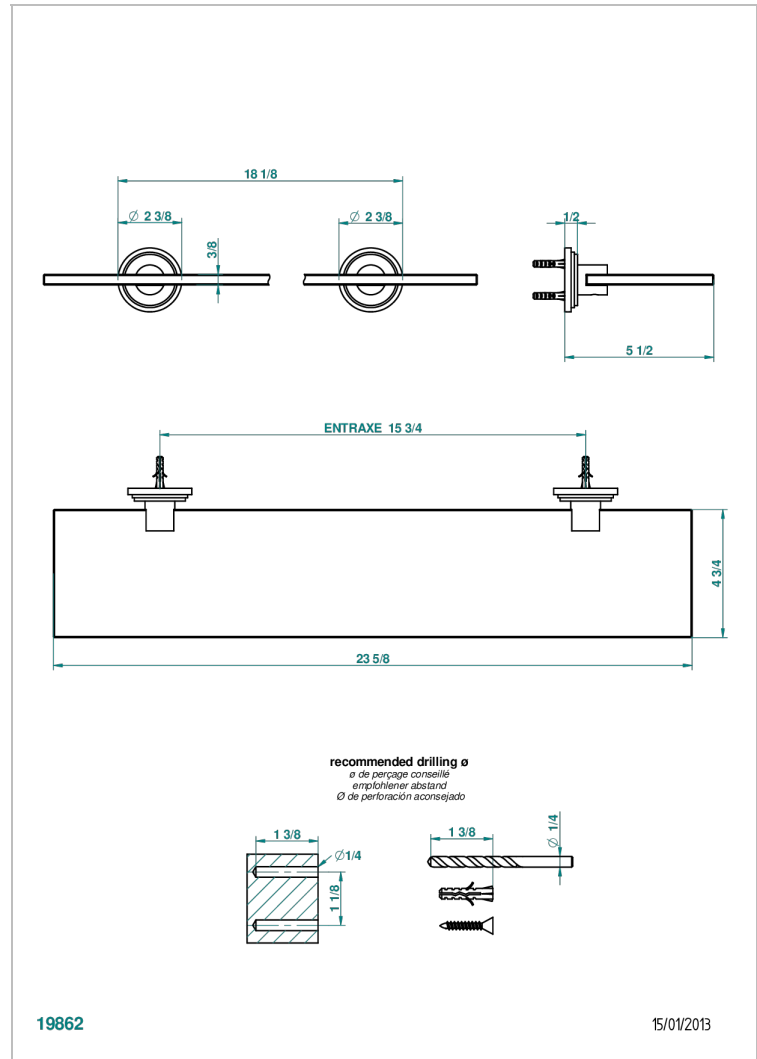

LE 9 NERO MARQUINA

G2I-564

Glass shelf with brackets

THG[®]
PARIS

CHARACTERISTIC

- Le 9 Nero Marquina
- Glass shelf with brackets

AVAILABLE FINITIONS

Black ceram - D30
Blush PVD - H62
Brass color PVD - H49
Brown bronze color PVD - F33
Chrome polished - A02
Chrome polished / gold polished - G02