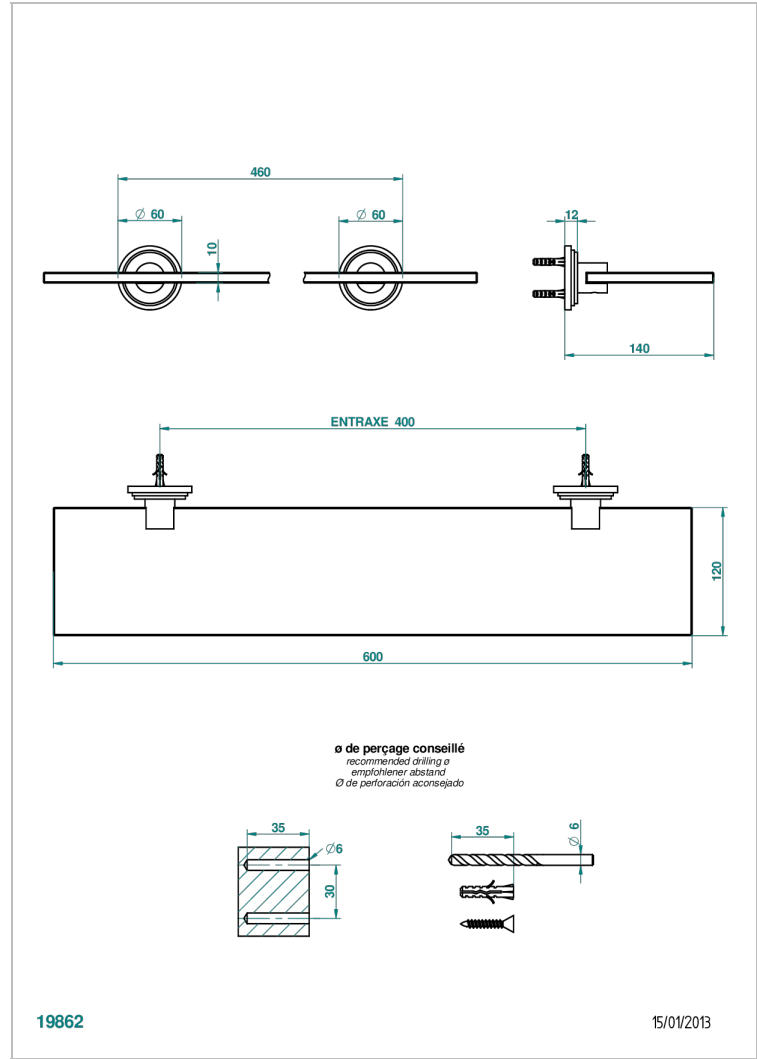

# LE 9 HOWLITE

G2H-564

Glass shelf with brackets

THG<sup>®</sup>  
PARIS

19862

15/01/2013

## CHARACTERISTIC

- Le 9 Howlite
- Glass shelf with brackets