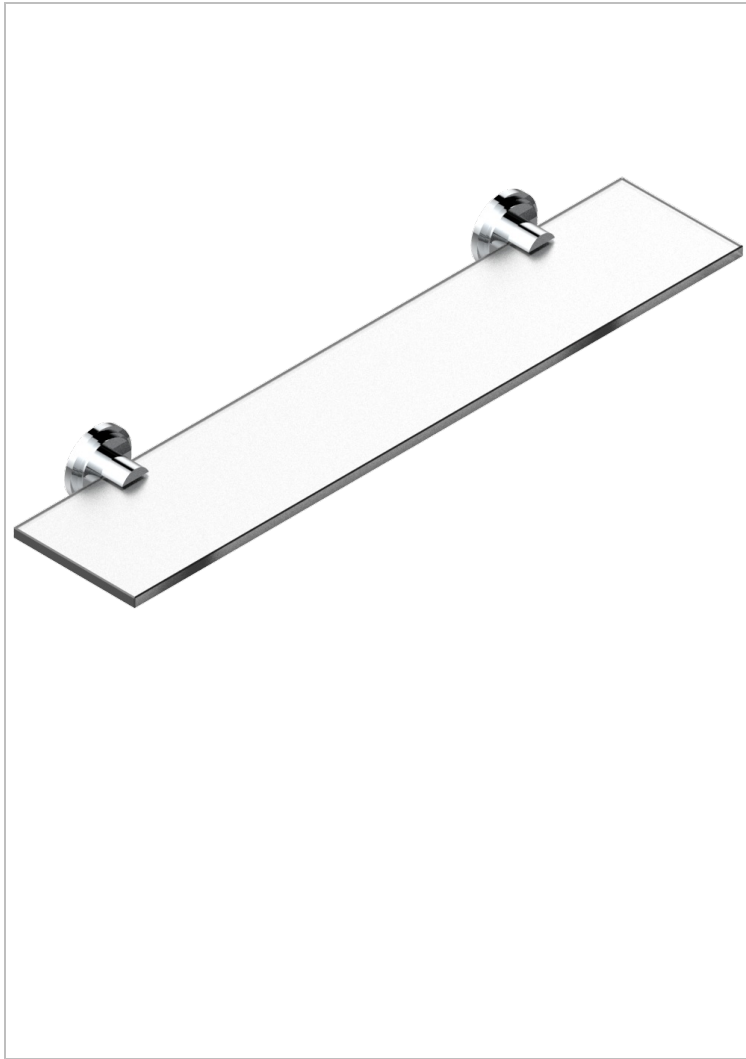

# LE 9 HOWLITE

G2H-564

Glass shelf with brackets

THG<sup>®</sup>  
PARIS

19862

15/01/2013

## CHARACTERISTIC

- Le 9 Howlite
- Glass shelf with brackets