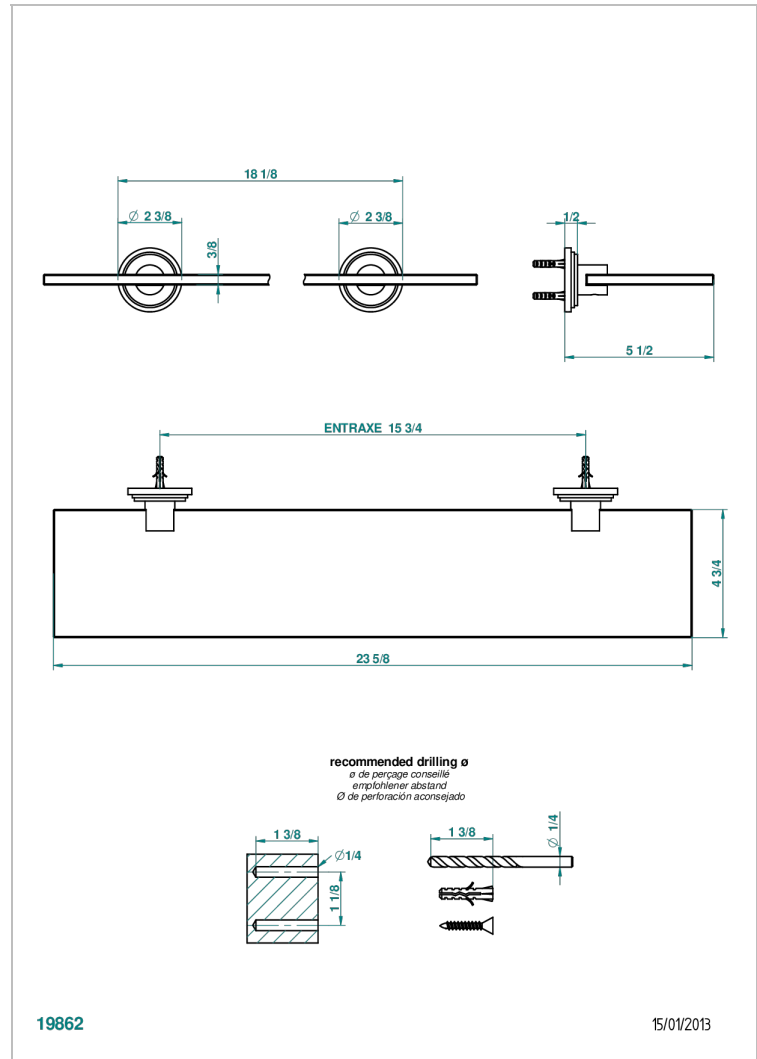

# LE 9 HOWLITE

G2H-564

Glass shelf with brackets

THG<sup>®</sup>  
PARIS

19862

15/01/2013

## CHARACTERISTIC

- Le 9 Howlite
- Glass shelf with brackets