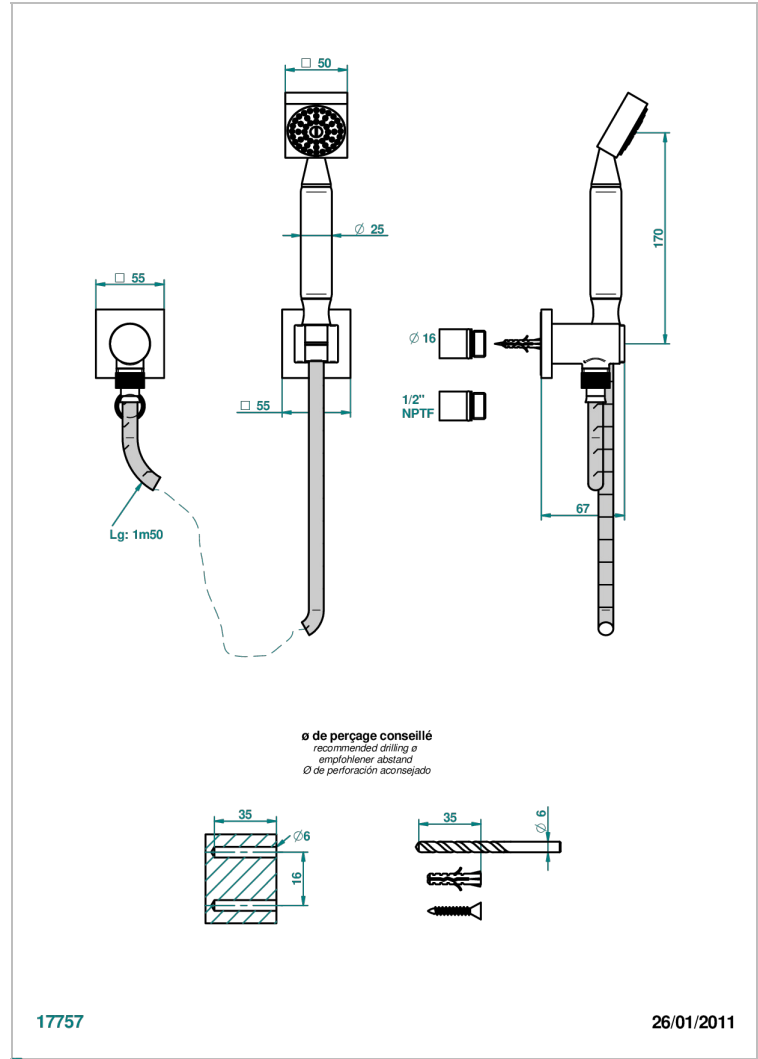

# VEGETAL

U5F-52/US

Wall mounted handshower with separate fixed hook

## CHARACTERISTIC

- Vegetal
- Wall mounted handshower with separate fixed hook

## TECHNICAL SPECS

- Recommandé : 3 bars (max. 5 bars) - Advised : 43,5 psi (max. 72 psi)
- 9,5 l/min à 3 bars (2.5 gpm at 43.5 psi)