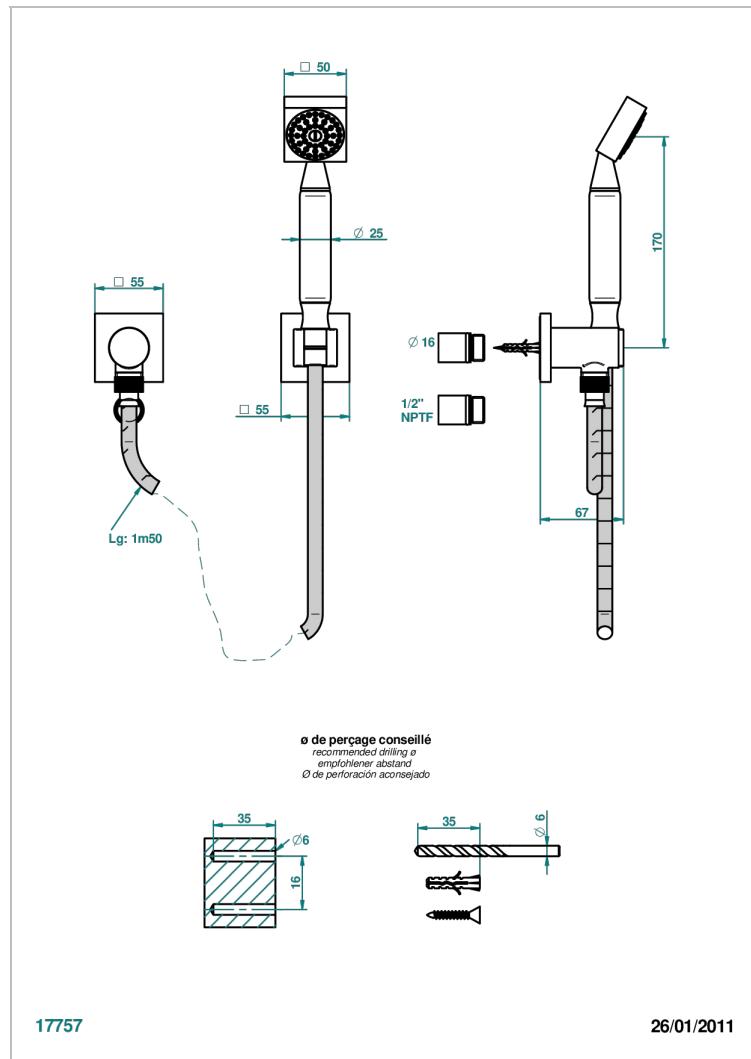

BELUGA WITH LEVER HANDLES

G1U-52/US

Wall mounted handshower with separate fixed hook

CHARACTERISTIC

- Beluga with lever handles
- Wall mounted handshower with separate fixed hook

TECHNICAL SPECS

- Recommandé : 3 bars (max. 5 bars) - Advised : 43,5 psi (max. 72 psi)
- 9,5 l/min à 3 bars (2.5 gpm at 43.5 psi)