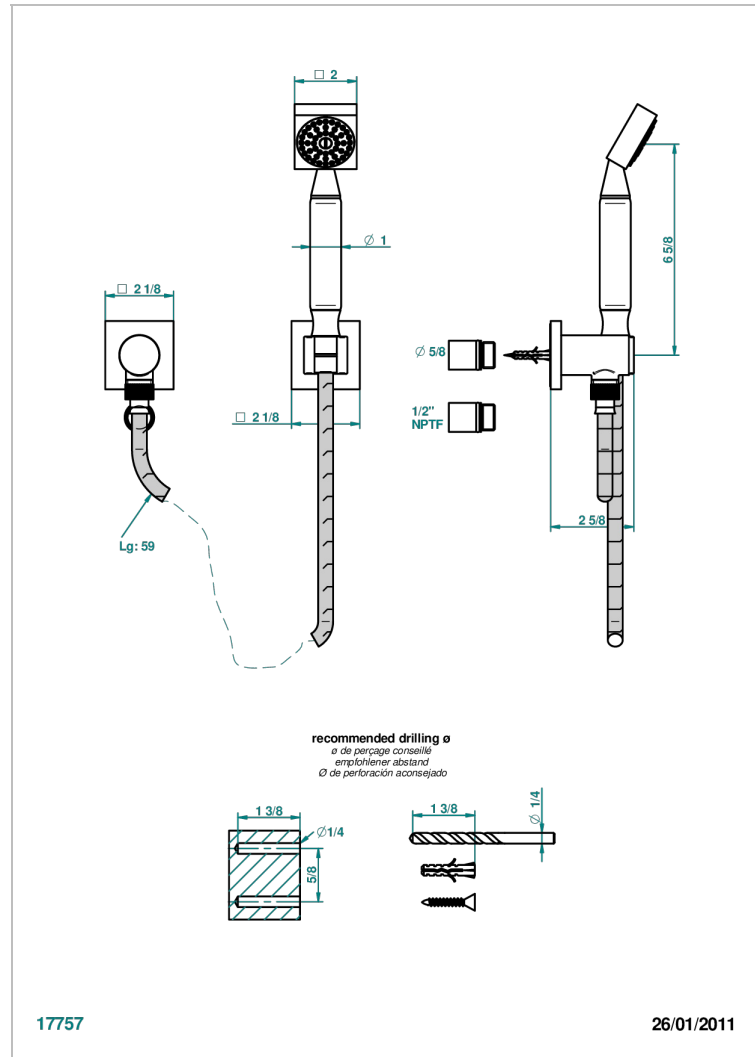

BELUGA WITH LEVER HANDLES

G1U-52/US

Wall mounted handshower with separate fixed hook

17757

26/01/2011

CHARACTERISTIC

- Beluga with lever handles
- Wall mounted handshower with separate fixed hook

TECHNICAL SPECS

- Recommandé : 3 bars (max. 5 bars) - Advised : 43,5 psi (max. 72 psi)
- 9,5 l/min à 3 bars (2.5 gpm at 43.5 psi)

AVAILABLE FINITIONS

Black ceram - D30
Blush PVD - H62
Brass color PVD - H49
Brown bronze color PVD - F33
Chrome polished - A02
Chrome polished / gold polished - G02