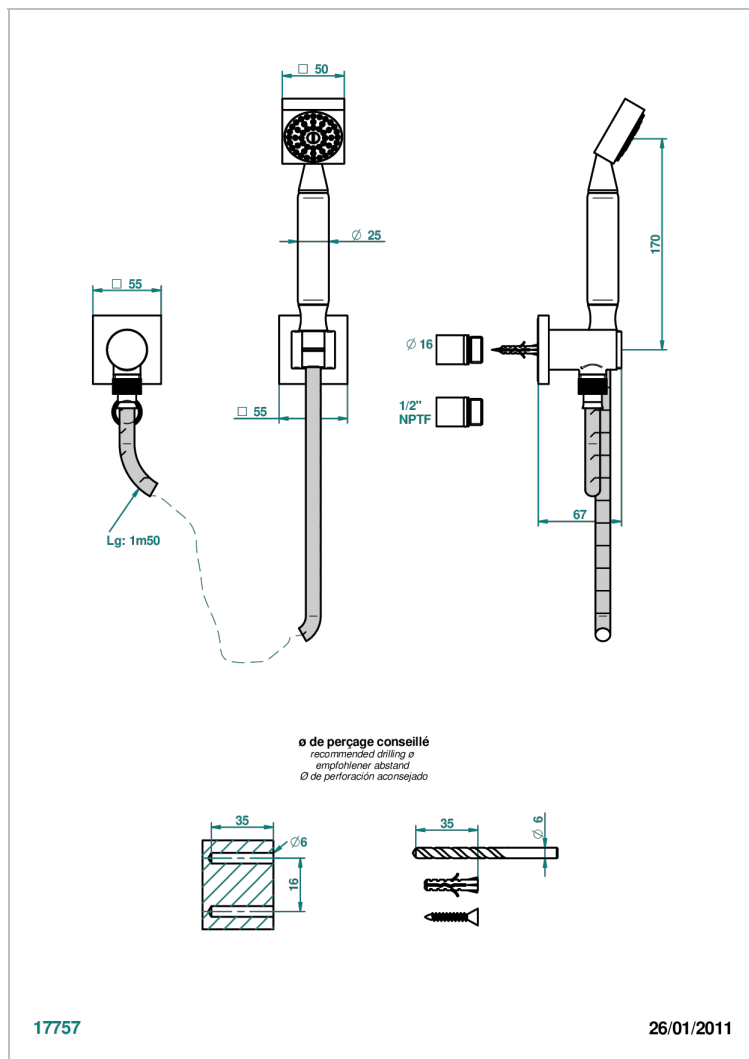

# MASQUE DE FEMME SMOOTH METAL

A2U-52/US

Wall mounted handshower with separate fixed hook

## CHARACTERISTIC

- Masque de Femme Smooth metal
- Wall mounted handshower with separate fixed hook

## TECHNICAL SPECS

- Recommandé : 3 bars (max. 5 bars) - Advised : 43,5 psi (max. 72 psi)
- 9,5 l/min à 3 bars (2.5 gpm at 43.5 psi)