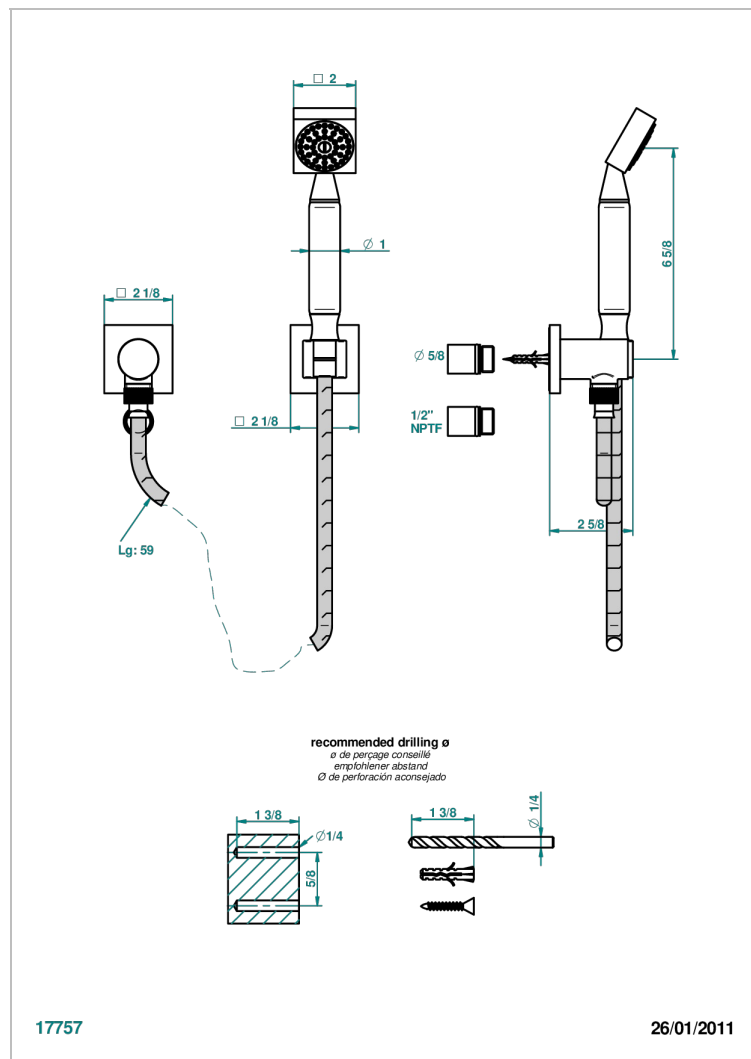

MASQUE DE FEMME SMOOTH METAL

A2U-52/US

Wall mounted handshower with separate fixed hook

17757

26/01/2011

CHARACTERISTIC

- Masque de Femme Smooth metal
- Wall mounted handshower with separate fixed hook

TECHNICAL SPECS

- Recommandé : 3 bars (max. 5 bars) - Advised : 43,5 psi (max. 72 psi)
- 9,5 l/min à 3 bars (2.5 gpm at 43.5 psi)

AVAILABLE FINITIONS

Black ceram - D30
Blush PVD - H62
Brass color PVD - H49
Brown bronze color PVD - F33
Chrome polished - A02
Chrome polished / gold polished - G02

Matt nickel color PVD - H56
Nickel antique / Sovereign - H28
Nickel color PVD - H55
Nickel polished - B01
Soft gold - F30
Soft matt gold - F31

Umber PVD - H66