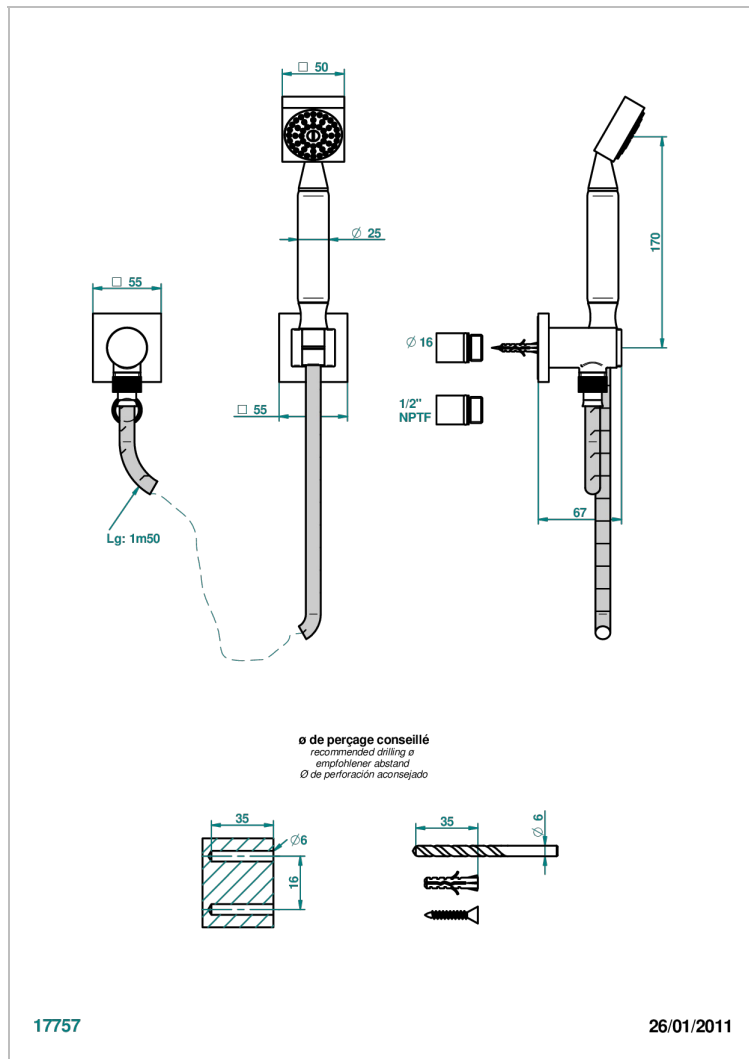

MASQUE DE FEMME ENGRAVED METAL

A2T-52/US

Wall mounted handshower with separate fixed hook

CHARACTERISTIC

- Masque de Femme Engraved Metal
- Wall mounted handshower with separate fixed hook

TECHNICAL SPECS

- Recommandé : 3 bars (max. 5 bars) - Advised : 43,5 psi (max. 72 psi)
- 9,5 l/min à 3 bars (2.5 gpm at 43.5 psi)

Umber PVD - H66