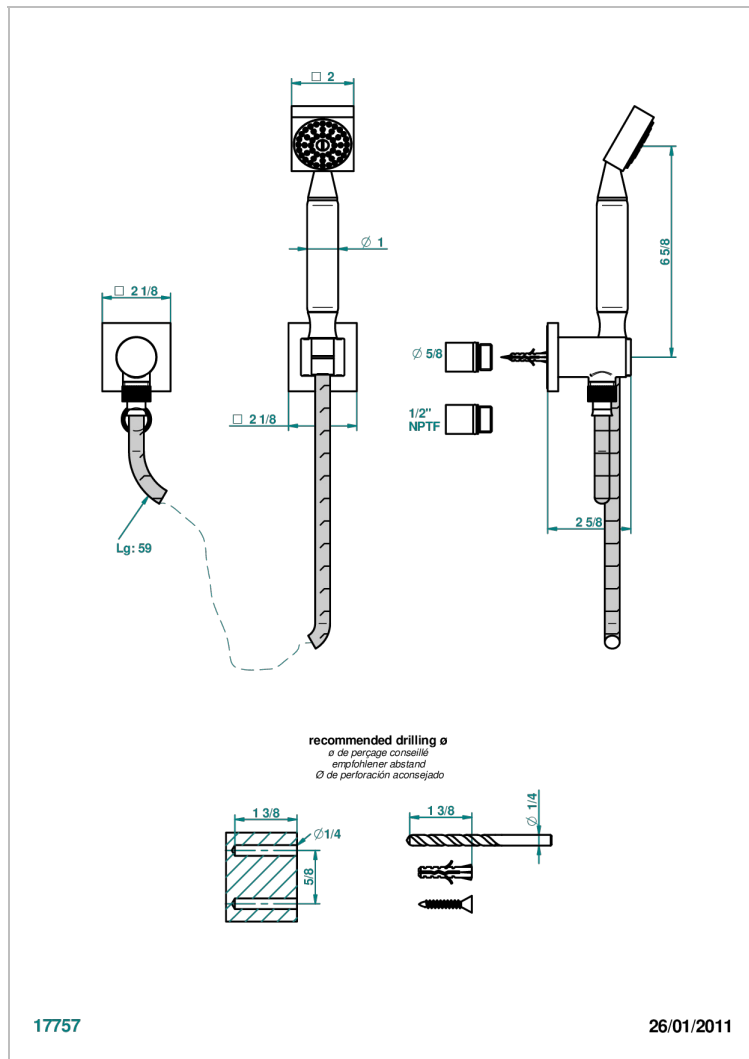

MASQUE DE FEMME ENGRAVED METAL

A2T-52/US

Wall mounted handshower with separate fixed hook

17757

26/01/2011

CHARACTERISTIC

- Masque de Femme Engraved Metal
- Wall mounted handshower with separate fixed hook

TECHNICAL SPECS

- Recommandé : 3 bars (max. 5 bars) - Advised : 43,5 psi (max. 72 psi)
- 9,5 l/min à 3 bars (2.5 gpm at 43.5 psi)

AVAILABLE FINITIONS

Black ceram - D30
Blush PVD - H62
Brass color PVD - H49
Brown bronze color PVD - F33
Chrome polished - A02
Chrome polished / gold polished - G02

Matt nickel color PVD - H56
Nickel antique / Sovereign - H28
Nickel color PVD - H55
Nickel polished - B01
Soft gold - F30
Soft matt gold - F31

Umber PVD - H66