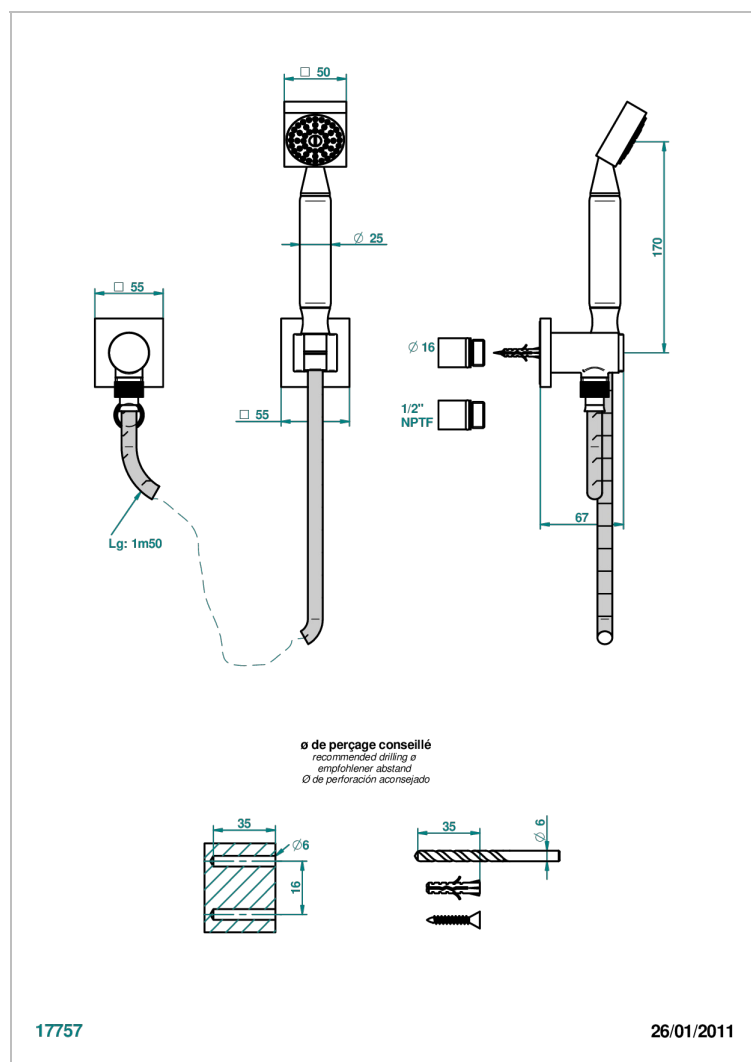

MASQUE DE FEMME SOLAIRE

A2S-52/US

THG[®]
PARIS

Wall mounted handshower with separate fixed hook

CHARACTERISTIC

- Masque de Femme Solaire
- Wall mounted handshower with separate fixed hook

TECHNICAL SPECS

- Recommandé : 3 bars (max. 5 bars) - Advised : 43,5 psi (max. 72 psi)
- 9,5 l/min à 3 bars (2.5 gpm at 43.5 psi)

AVAILABLE FINITIONS

Black ceram - D30
Chrome polished - A02
Chrome polished / gold polished - G02
Gold mat - F07
Gold polished - F01
Matt chrome (American satin) - C02

Matt nickel (American satin) - C01
Nickel polished - B01
Soft gold - F30
Soft matt gold - F31