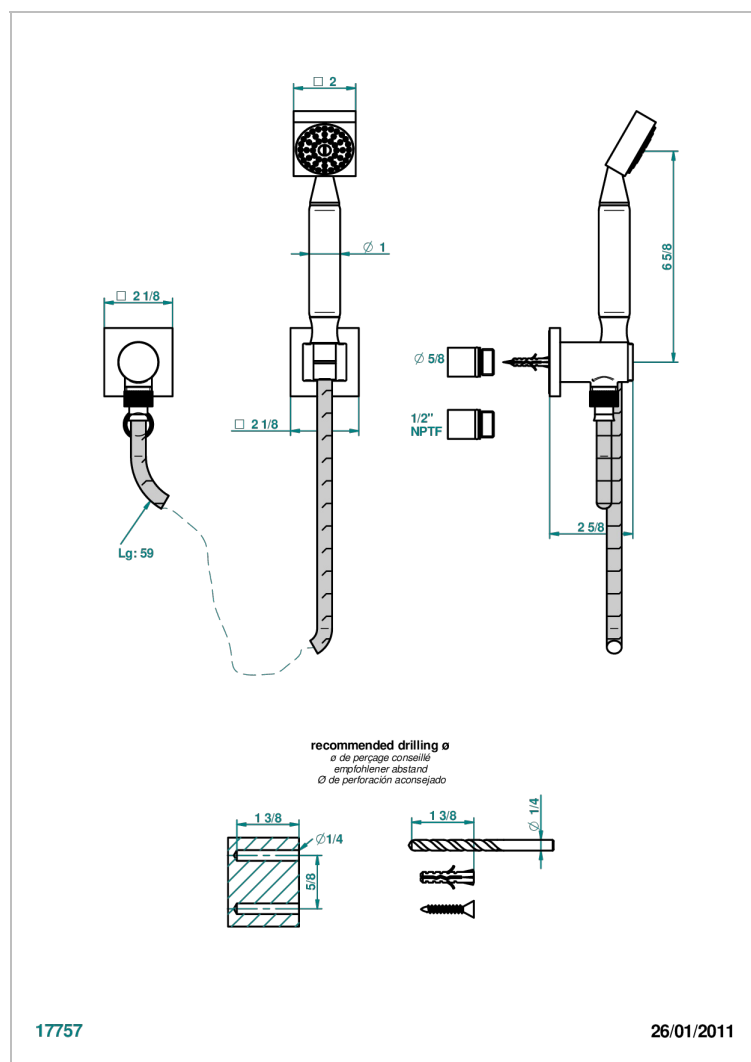

MASQUE DE FEMME SOLAIRE

A2S-52/US

Wall mounted handshower with separate fixed hook

THG[®]
PARIS

CHARACTERISTIC

- Masque de Femme Solaire
- Wall mounted handshower with separate fixed hook

TECHNICAL SPECS

- Recommandé : 3 bars (max. 5 bars) - Advised : 43,5 psi (max. 72 psi)
- 9,5 l/min à 3 bars (2.5 gpm at 43.5 psi)

AVAILABLE FINITIONS

Black ceram - D30
Chrome polished - A02
Chrome polished / gold polished - G02
Gold mat - F07
Gold polished - F01
Matt chrome (American satin) - C02

Matt nickel (American satin) - C01
Nickel polished - B01
Soft gold - F30
Soft matt gold - F31