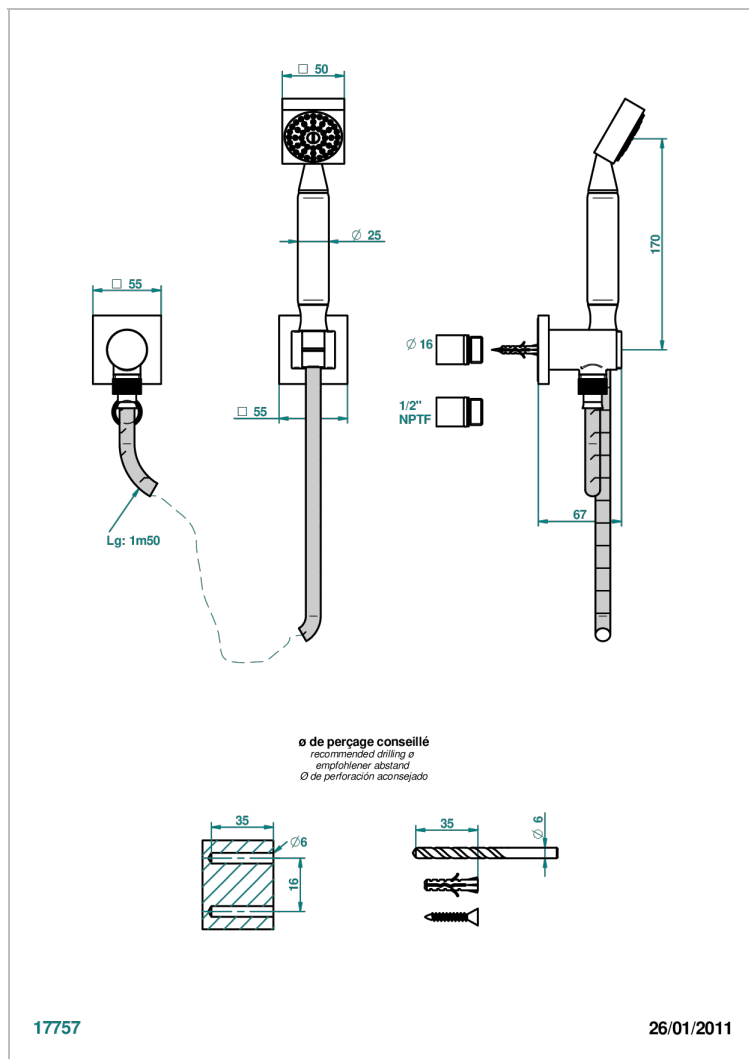

MASQUE DE FEMME LUNAIRE

A2R-52/US

THG[®]
PARIS

Wall mounted handshower with separate fixed hook

CHARACTERISTIC

- Masque de Femme Lunaire
- Wall mounted handshower with separate fixed hook

TECHNICAL SPECS

- Recommandé : 3 bars (max. 5 bars) - Advised : 43,5 psi (max. 72 psi)
- 9,5 l/min à 3 bars (2.5 gpm at 43.5 psi)

AVAILABLE FINITIONS

Black ceram - D30
Chrome polished - A02
Chrome polished / gold polished - G02
Gold mat - F07
Gold polished - F01
Matt chrome (American satin) - C02

Matt nickel (American satin) - C01
Nickel polished - B01
Soft gold - F30
Soft matt gold - F31