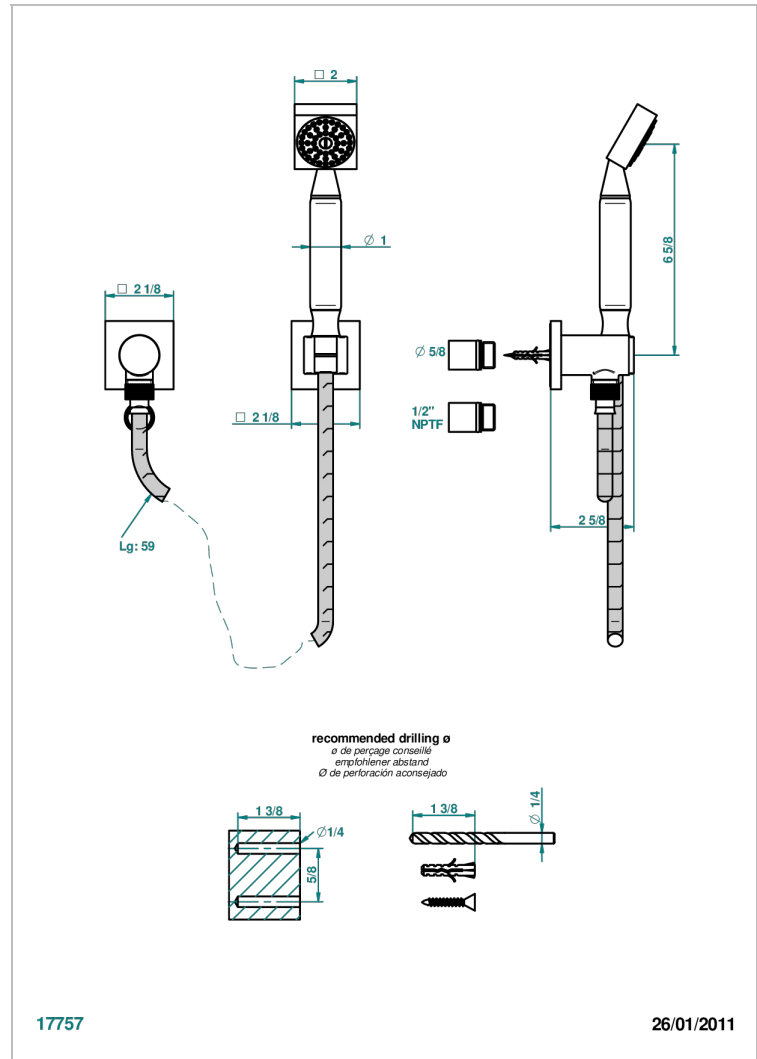

# MASQUE DE FEMME LUNAIRE

A2R-52/US

Wall mounted handshower with separate fixed hook

THG<sup>®</sup>  
PARIS

## CHARACTERISTIC

- Masque de Femme Lunaire
- Wall mounted handshower with separate fixed hook

## TECHNICAL SPECS

- Recommandé : 3 bars (max. 5 bars) - Advised : 43,5 psi (max. 72 psi)
- 9,5 l/min à 3 bars (2.5 gpm at 43.5 psi)