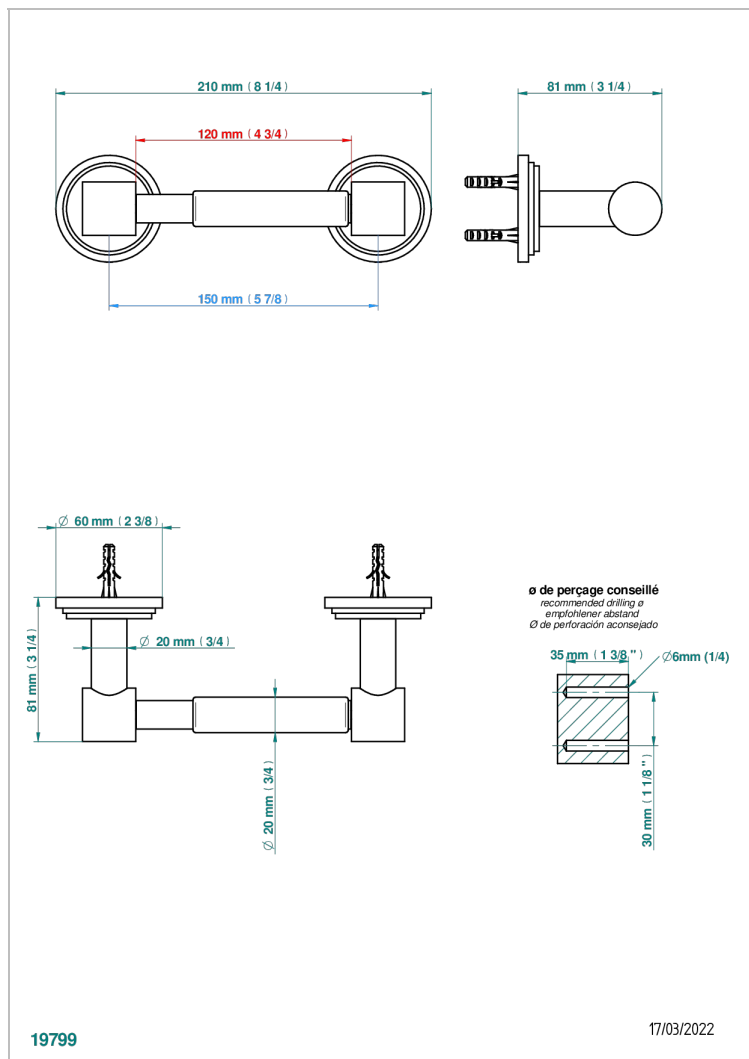

FAUBOURG METAL WITH LEVER HANDLES

G2U-543M

Paper roll holder

CHARACTERISTIC

- Faubourg Metal with lever handles
- Paper roll holder

AVAILABLE FINITIONS

Black ceram - D30

Blush PVD - H62