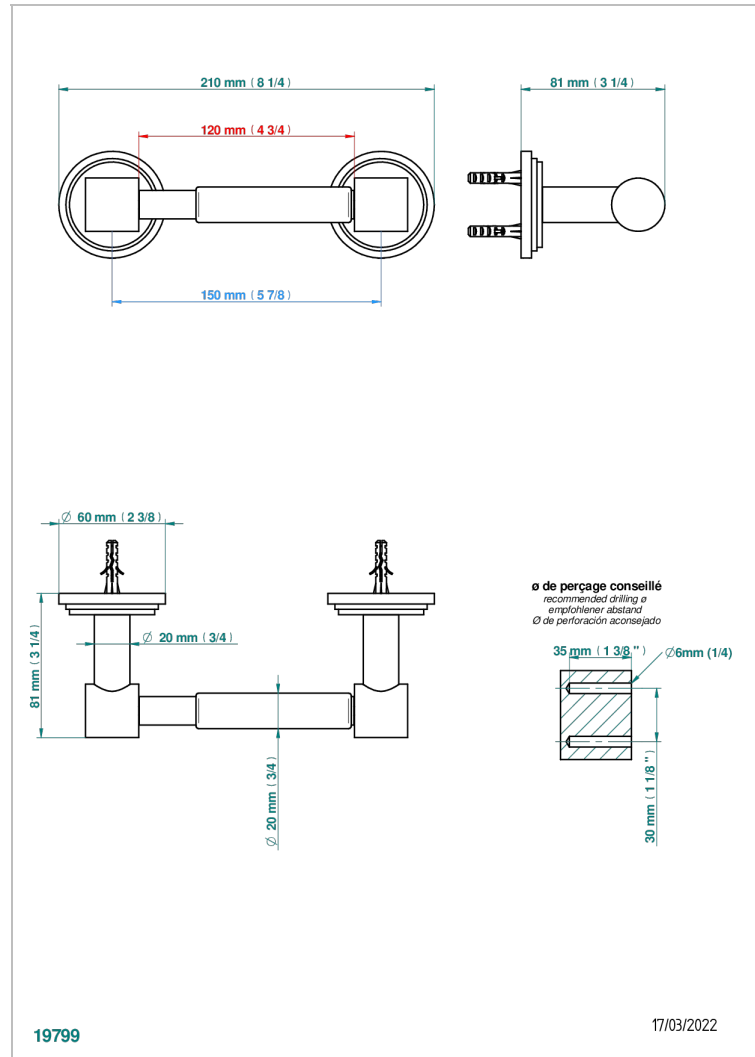

FRIVOLE WITH LEVER HANDLES

G2S-543M

Paper roll holder

CHARACTERISTIC

- Frivole with lever handles
- Paper roll holder

AVAILABLE FINITIONS

Black ceram - D30
Blush PVD - H62
Brass color PVD - H49
Brown bronze color PVD - F33
Chrome polished - A02
Chrome polished / gold polished - G02