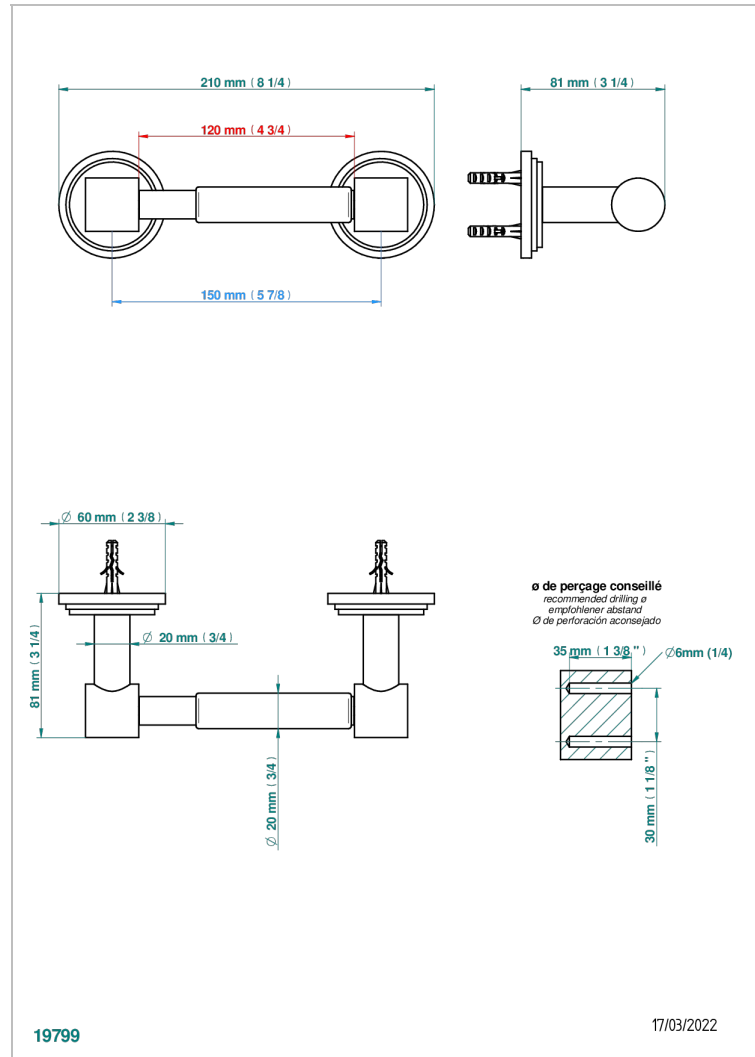

FROUFROU WITH LEVER HANDLES

G2P-543M

Paper roll holder

CHARACTERISTIC

- Froufrou with lever handles
- Paper roll holder

AVAILABLE FINITIONS

Black ceram - D30
Blush PVD - H62
Brass color PVD - H49
Brown bronze color PVD - F33
Chrome polished - A02
Chrome polished / gold polished - G02