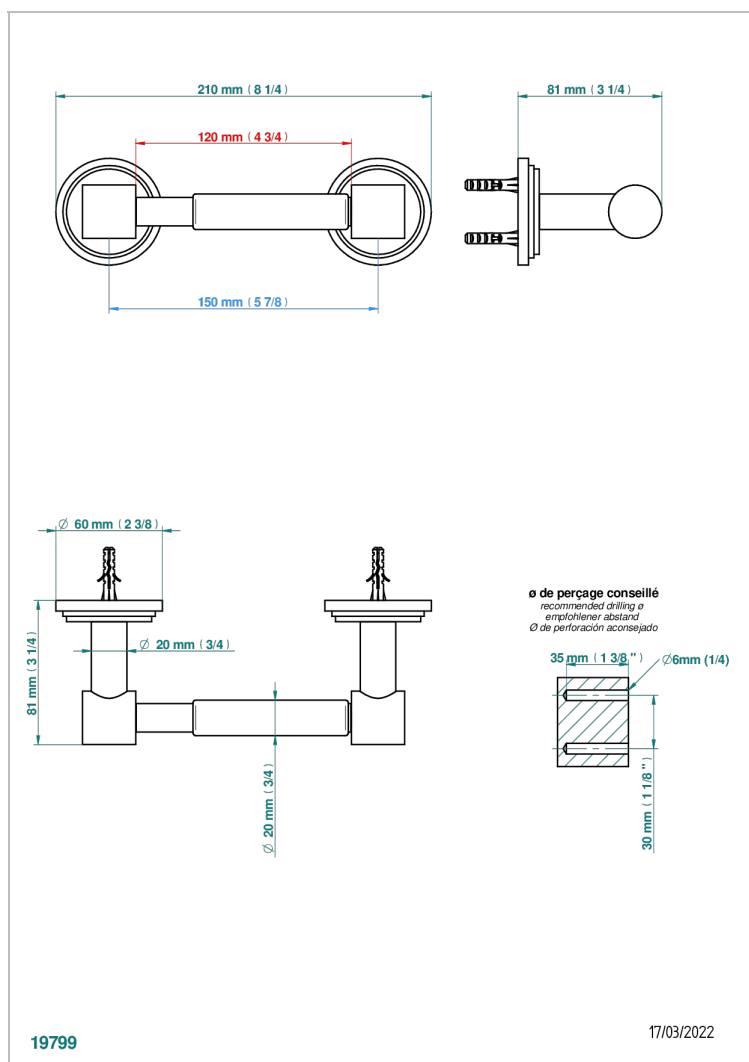

FAUBOURG BLACK PORCELAIN WITH LEVER HANDLES

G2M-543M

Paper roll holder

CHARACTERISTIC

- Faubourg Black Porcelain with lever handles
- Paper roll holder

AVAILABLE FINITIONS

Black ceram - D30
Blush PVD - H62
Brass color PVD - H49
Brown bronze color PVD - F33
Chrome polished - A02
Chrome polished / gold polished - G02