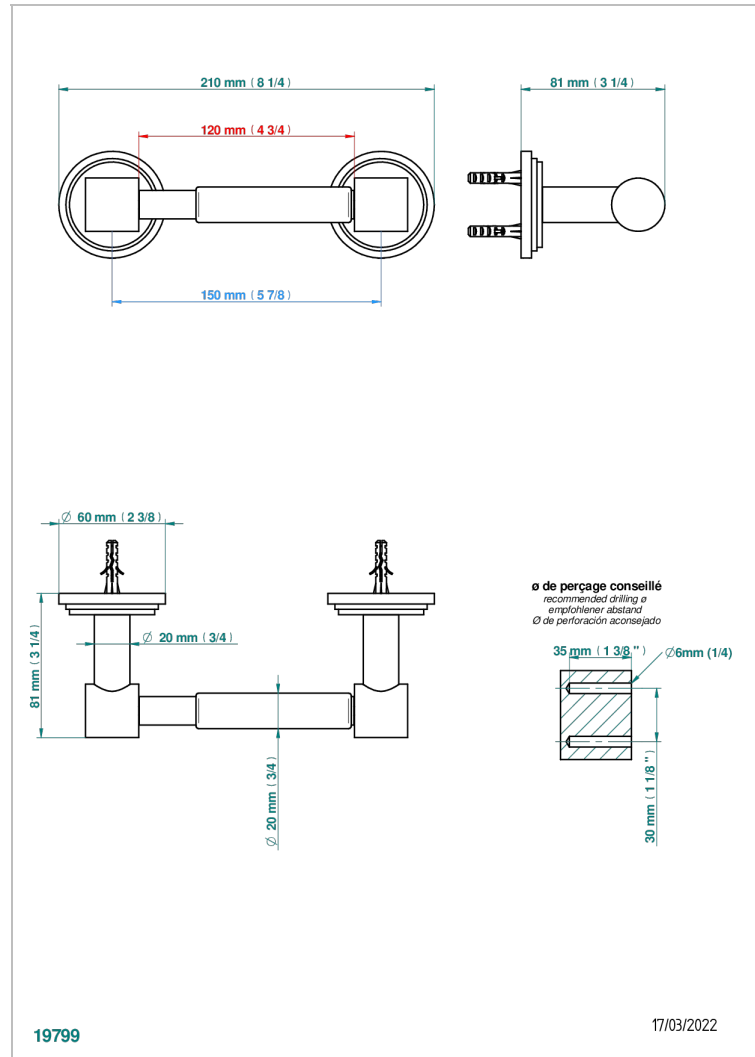

FAUBOURG BLACK PORCELAIN

G2L-543M

Paper roll holder

THG[®]
PARIS

CHARACTERISTIC

- Faubourg Black Porcelain
- Paper roll holder

AVAILABLE FINITIONS

Black ceram - D30
Blush PVD - H62
Brass color PVD - H49
Brown bronze color PVD - F33
Chrome polished - A02
Chrome polished / gold polished - G02