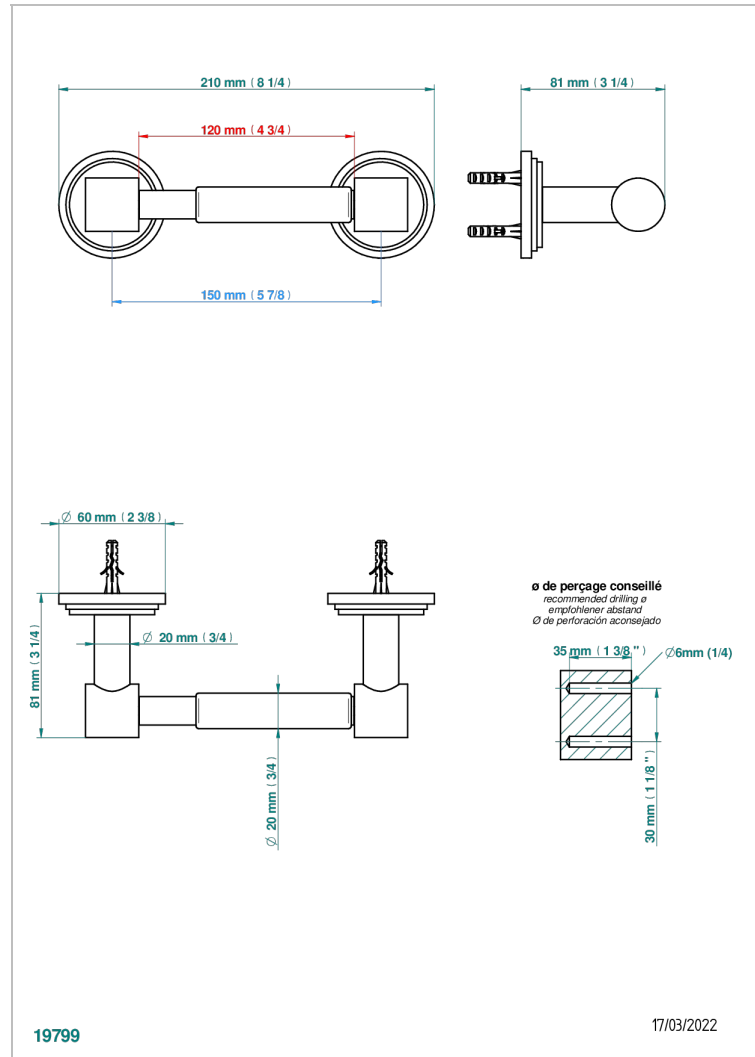

FAUBOURG WHITE PORCELAIN

G2K-543M

Paper roll holder

CHARACTERISTIC

- Faubourg White Porcelain
- Paper roll holder

AVAILABLE FINITIONS

Black ceram - D30
Blush PVD - H62
Brass color PVD - H49
Brown bronze color PVD - F33
Chrome polished - A02
Chrome polished / gold polished - G02