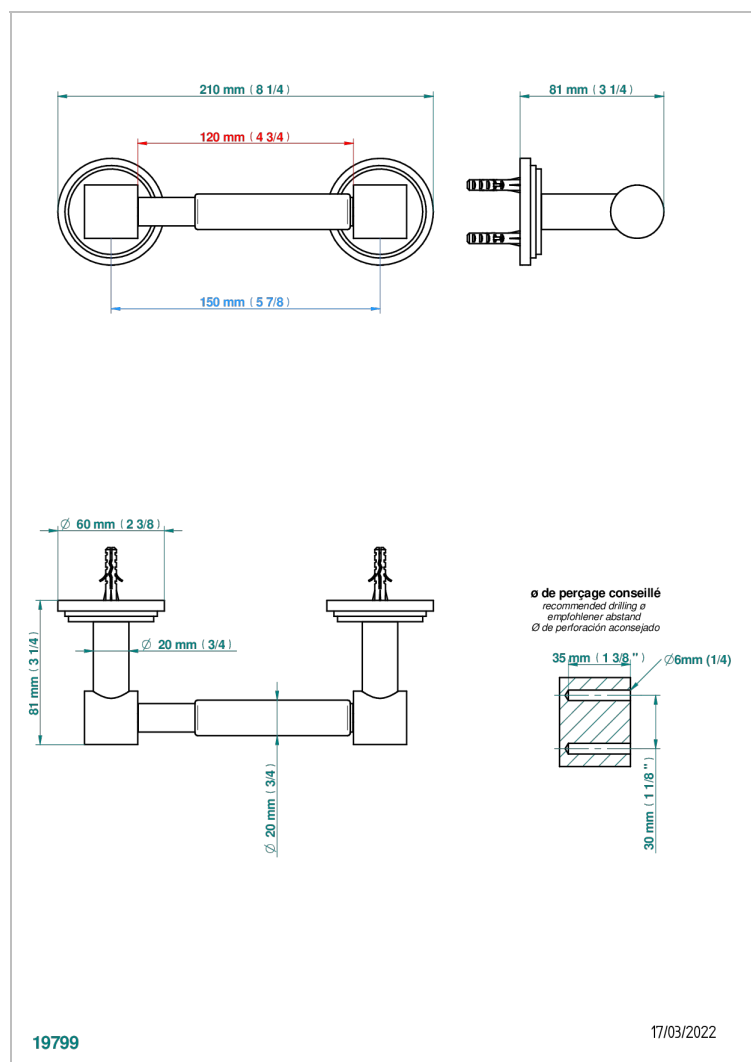

FAUBOURG WHITE PORCELAIN WITH LEVER HANDLES

G2J-543M

Paper roll holder

CHARACTERISTIC

- Faubourg White Porcelain with lever handles
- Paper roll holder

AVAILABLE FINITIONS

Black ceram - D30
Blush PVD - H62
Brass color PVD - H49
Brown bronze color PVD - F33
Chrome polished - AO2
Chrome polished / gold polished - G02